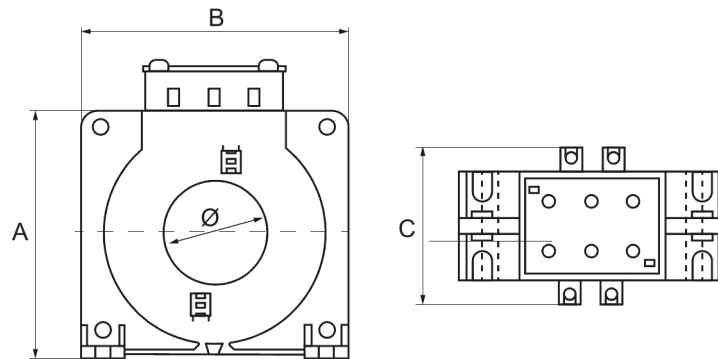

Catalogue No: **DSR35DEL**

ELR TOROID CLOSED CORE 4 WIRE 35mm min 30mA

Power Distribution and Protection > Earth Leakage Protection > Earth Leakage Relays > IME Earth Leakage Relays and Toroids > 4 Wire Toroid > DSR Series Closed Core Toroid

REFERENCES	
IECEX Certificate	-
Supplier Declaration of Conformity:	-
Installation Guide:	-
User Manual:	-
Manufacturer Datasheet:	-
Manufacturer Catalogue & Product Selection:	-

Overall Dimensions			Catalogue No.
A	B	C	
113	92	56	DSR 35 DEL
160	125	56	DSR 80 DEL
198	165	56	DSR 110 DEL
234	200	56	DSR 140 DEL
323	290	64	DSR 210 DEL

Dimension Diagram