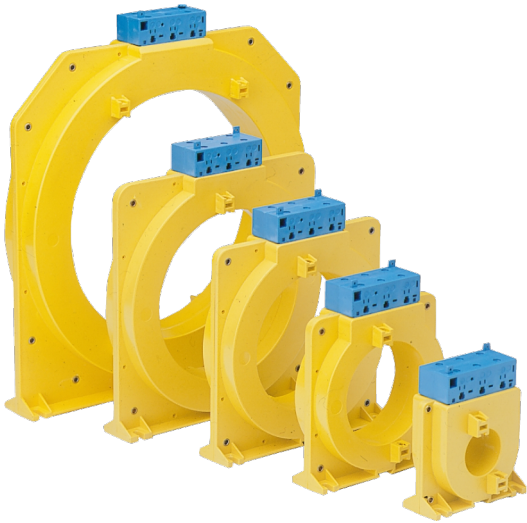

Catalogue No: **DSR35DEL**

ELR TOROID CLOSED CORE 4 WIRE 35mm min 30mA

Power Distribution and Protection > Earth Leakage Protection > Earth Leakage Relays > IME Earth Leakage Relays and Toroids > 4 Wire Toroid > DSR Series Closed Core Toroid

Earth Leakage Toroid 4 wire to suit DSRM Mining relay. 35mm internal diameter

- Suits DSRM Mining Earth Leakage Relays
- Internal diameter 35-150 mm
- Closed core and split core models

Representative Photo Only
(actual product may vary based on configuration selections)

SPECIFICATIONS

Component Type Power Distribution & Protection	Toroid
Component Type Transformer	Closed-core Transformer
Details, Transformer	Suits DSR range of earth leakage relays
I _e , Rated Operational Current, nom	70 A,nom
I _e , Rated Operational Current, max	420 A,max
I Δ n, Leakage Current, Min	30 mA
I _{th} , Thermal Current, Short Time, 1s	20 kA
I _{dyn} , Current, Dynamic	40kA/ 0.05s
Diameter, Internal	35 mm
U _i , Rated Insulation Voltage	720 V (rms)
Mounting	Screw Fixing
Material, Body / Housing	ABS Self extinguishing material
Terminal Type	Screw Terminal(s)
Operating Temperature, Min	-10 °C min
Operating Temperature, Max	55 °C max
Storage Temperature, Min	-40 °C min
Storage Temperature, Max	70 °C max
Details, Primary Circuit	Supply conductors to be protected pass through toroid hole
I _e , Rated Operational Current, nom	70 A,nom
Humidity Type	Short-Term Condensation
Height	113 mm
Standards Compliance	EN 60947-2 IEC 60947-2
Sealable	Yes
Width	92 mm
Depth	56 mm
Weight	0.25 kg