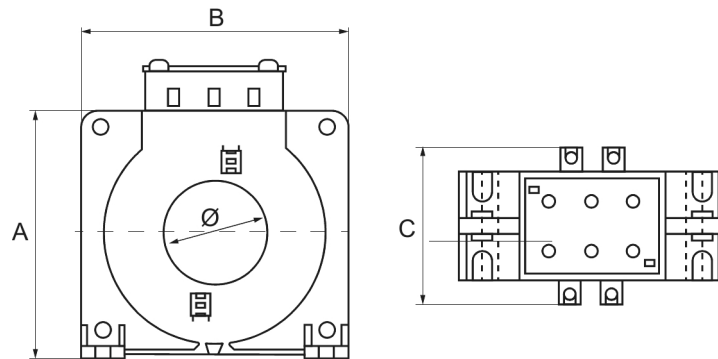

Catalogue No: **DSR140DEL**

ELR TOROID CLOSED CORE 4 WIRE 140mm min 300mA

Power Distribution and Protection > Earth Leakage Protection > Earth Leakage Relays > IME Earth Leakage Relays and Toroids > 4 Wire Toroid > DSR Series Closed Core Toroid

REFERENCES	
IECEX Certificate	-
Supplier Declaration of Conformity:	-
Installation Guide:	-
User Manual:	-
Manufacturer Datasheet:	-
Manufacturer Catalogue & Product Selection:	-

Overall Dimensions			Catalogue No.
A	B	C	
113	92	56	DSR 35 DEL
160	125	56	DSR 80 DEL
198	165	56	DSR 110 DEL
234	200	56	DSR 140 DEL
323	290	64	DSR 210 DEL

Dimension Diagram