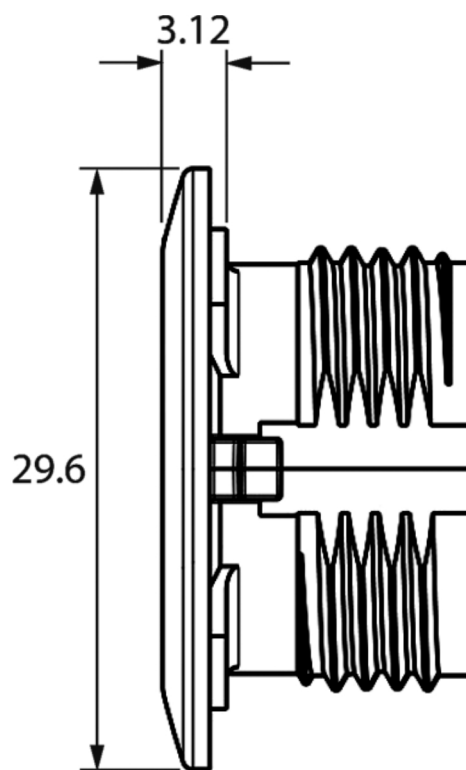

Catalogue No: **D7-N2**

HOLE PLUG 22.5mm PLASTIC BLACK

Operator Control Devices > Pushbuttons and Control Switches > Pushbuttons and Pilot Lights > Sprecher + Schuh D7
Pushbuttons and Pilot Lights > D7 Accessories > Hole Plug

REFERENCES

IECEX Certificate -

Supplier Declaration of
Conformity: -

Installation Guide: -

User Manual: -

Manufacturer Datasheet: -

Manufacturer Catalogue
& Product Selection: -

Dimension Diagram