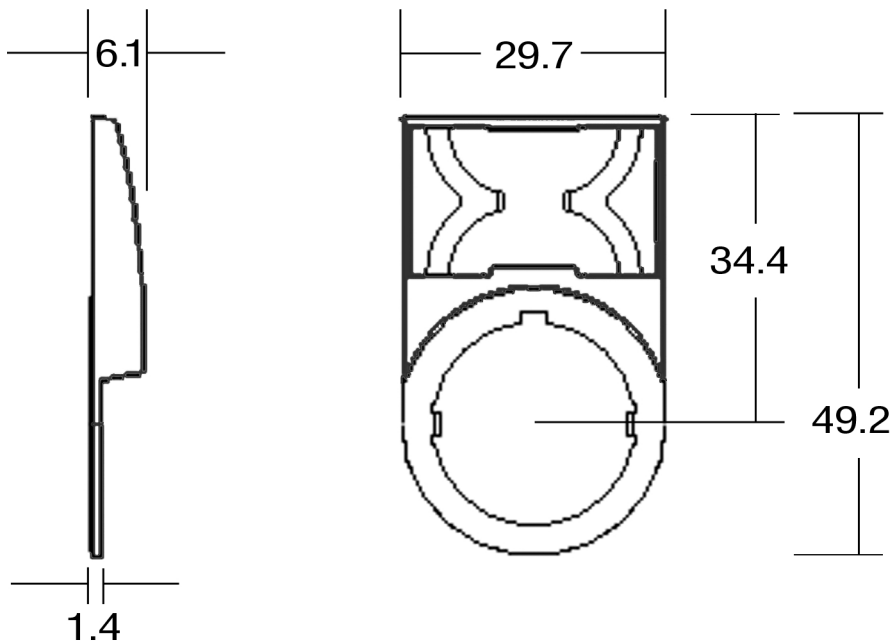

SPECIFICATIONS

Component Type Pushbutton and Pilot Lights	Legend Plate
Integrated Frame	No Y / N
Material, Frame	Plastic
Colour, Frame	Black
Height, Frame	49.2 mm
Width, Frame	29.7 mm
Depth, Frame	6.1 mm
Height	18.7 mm
Width	29.8 mm
Details, Operator(s)	Standard 22.5mm operators
RoHS Approved	Yes
CE Marked	Yes
Relative humidity, min	50 %RH
Relative Humidity, Max	95 %RH
IP Rating	IP66 IP65
Shock Acceleration (Max.)	100 g
Shock Duration (Max.)	11 ms
Vibration Acceleration (Max.)	10 m/s ²
Vibration Displacement (Peak to Peak Max.)	1.52 mm
Vibration Frequency, Operational (Max.)	2000 Hz
Vibration Duration (Max.)	180 min
Standards Compliance	NEMA ICS-5 UL 508 EN 60947-1 EN 60947-5-1 EN 60947-5-5 EN 418

Catalogue No: **D7-120**

LEGEND PLATE CARRIER 30 x 50mm

Operator Control Devices > Pushbuttons and Control Switches > Pushbuttons and Pilot Lights > Sprecher + Schuh D7 Pushbuttons and Pilot Lights > D7 Accessories > Two-Piece Snap-in Legend Plates and Frames

Installation Guide: -

User Manual: -

Manufacturer Datasheet: -

Manufacturer Catalogue & Product Selection: -

Dimension Diagram