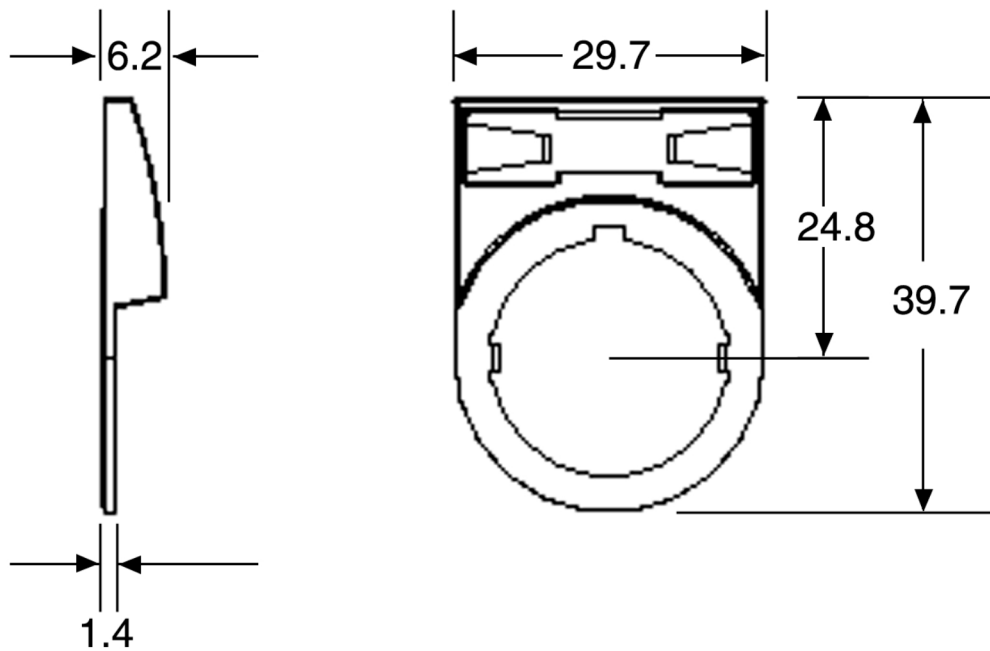

SPECIFICATIONS

Component Type Pushbutton and Pilot Lights	Legend Plate
Integrated Frame	No Y / N
Material, Frame	Plastic
Colour, Frame	Black
Height, Frame	39.7 mm
Width, Frame	29.7 mm
Depth, Frame	6.1 mm
Height	8.8 mm
Width	29.8 mm
Details, Operator(s)	Standard 22.5mm operators
RoHS Approved	Yes
CE Marked	Yes
Relative humidity, min	50 %RH
Relative Humidity, Max	95 %RH
IP Rating	IP66 IP65
Shock Acceleration (Max.)	100 g
Shock Duration (Max.)	11 ms
Vibration Acceleration (Max.)	10 m/s ²
Vibration Displacement (Peak to Peak Max.)	1.52 mm
Vibration Frequency, Operational (Max.)	2000 Hz
Vibration Duration (Max.)	180 min
Standards Compliance	NEMA ICS-5 UL 508 EN 60947-1 EN 60947-5-1 EN 60947-5-5 EN 418

Installation Guide: -

User Manual: -

Manufacturer Datasheet: -

Manufacturer Catalogue & Product Selection: -

Dimension Diagram