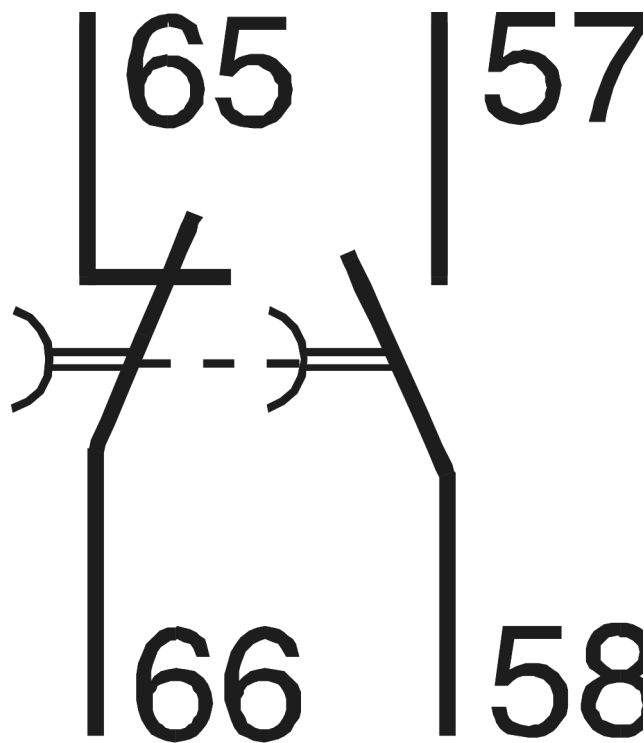

Catalogue No: **CZA7-180**

TIMER PNEUMATIC OFF DELAY 180s

Motor Control and Drives > Motor Starting and Protection > Contactors > Sprecher + Schuh Contactors > Accessories and Spares > CA7 Accessories

Connection / Wiring Diagram