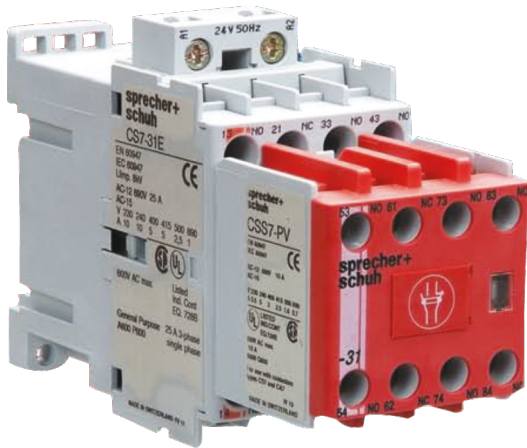

Catalogue No: **CSS7-53EC-240VAC**

SAFETY CONTROL RELAY 5NO 3NC 240V AC

Motor Control and Drives > Motor Starting and Protection > Contactors > Sprecher + Schuh Contactors > CSS7 Safety Control Relays > CSS7 Safety Relays with AC Coil

Safety Relay 5 N/O 3 N/C 240V AC

- Available in AC or DC control coil versions to suit your application requirements
- Utilises same accessories as CA7 contactors which simplifies inventory requirements and maximises usability
- DIN rail mountable for easy installation
- Red contact housing for easy identification

Representative Photo Only
(actual product may vary based on configuration selections)

SPECIFICATIONS

Product Series	CSS7
Component Type Motor Control and Drives	Contactor Relay
Ie, Rated Operational Current, AC-12, 40°C	20 A@40°C
Ie, Rated Operational Current, AC-12, 60°C	20 A@60°C
Ie, Rated Operational Current, AC-15, 240V, 40°C	3 A@240V,40°C
Ie, Rated Operational Current, AC-15, 240V	10 A@240V
Ie, Rated Operational Current, AC-15, 400V	6 A@400V
Contact Configuration, Base	3 NO + 1 NC base
Contact Configuration, Auxiliary	2 NO + 2 NC auxiliary
Amps (AC 12, Ith)	10
Coil Type	Conventional type
Main Poles	5NO+3NC
Coil Voltage	240 V AC V
IP Rating	IP20