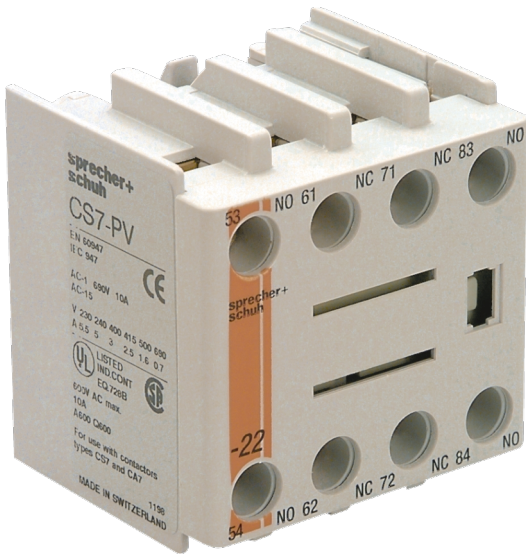

Catalogue No: **CS7-PV-40**  
**AUXILIARY CONTACT 4NO TOP MOUNT**

Motor Control and Drives > Motor Starting and Protection > Contactors > Sprecher + Schuh Contactors > Accessories and Spares > CA7 Accessories

Auxiliary Contact 4N/O ts CA7 Contactors

Representative Photo Only  
 (actual product may vary based on configuration selections)

**SPECIFICATIONS**

|                |                                 |
|----------------|---------------------------------|
| Product Series | CA7 Accessories and Spare Parts |
| Component Type | Motor Control and Drives        |
|                | Auxiliary Contact               |