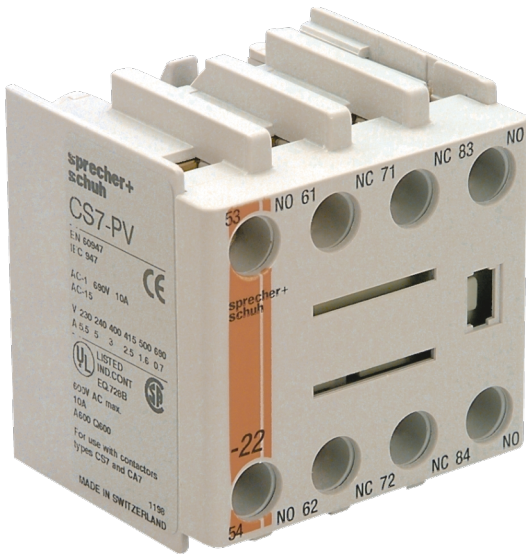

Catalogue No: **CS7-PV-31**  
**AUXILIARY CONTACT 3NO 1NC TOP MOUNT**

Motor Control and Drives > Motor Starting and Protection > Contactors > Sprecher + Schuh Contactors > Accessories and Spares > CA7 Accessories

Auxiliary Contact 3-N/O 1-N/C

Representative Photo Only  
 (actual product may vary based on configuration selections)

**SPECIFICATIONS**

Product Series	CA7 Accessories and Spare Parts
Component Type	Motor Control and Drives
	Auxiliary Contact