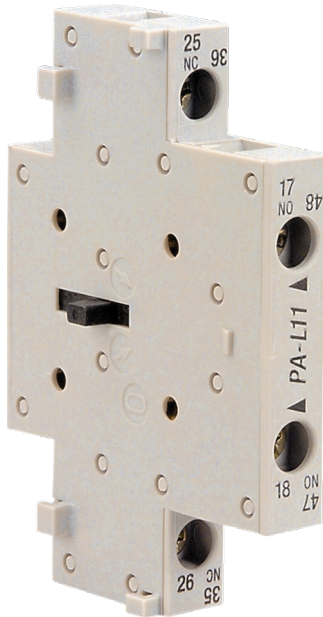

Catalogue No: **CM7**

MECHANICAL INTERLOCK FOR CA7

Motor Control and Drives > Motor Starting and Protection > Contactors > Sprecher + Schuh Contactors > Accessories and Spares > CA7 Accessories

Mechanical interlock for CA7

Representative Photo Only
(actual product may vary based on configuration selections)

SPECIFICATIONS

Product Series	CA7 Accessories and Spare Parts
Component Type Motor Control and Drives	Accessory
Contactors Accessory / Spare Part Type	Mechanical Interlock
Details, Contactor, Left	All CA7 except CA7-40 and CA7-90 left
Details, Contactor, Right	All CA7 except CA7-40 and CA7-90 right
Compatible Product Series'	CA7 Accessories and Spare Parts
Details, compatible product series	Not for use with CA7-40 or CA7-90 (4-pole) Contactors.