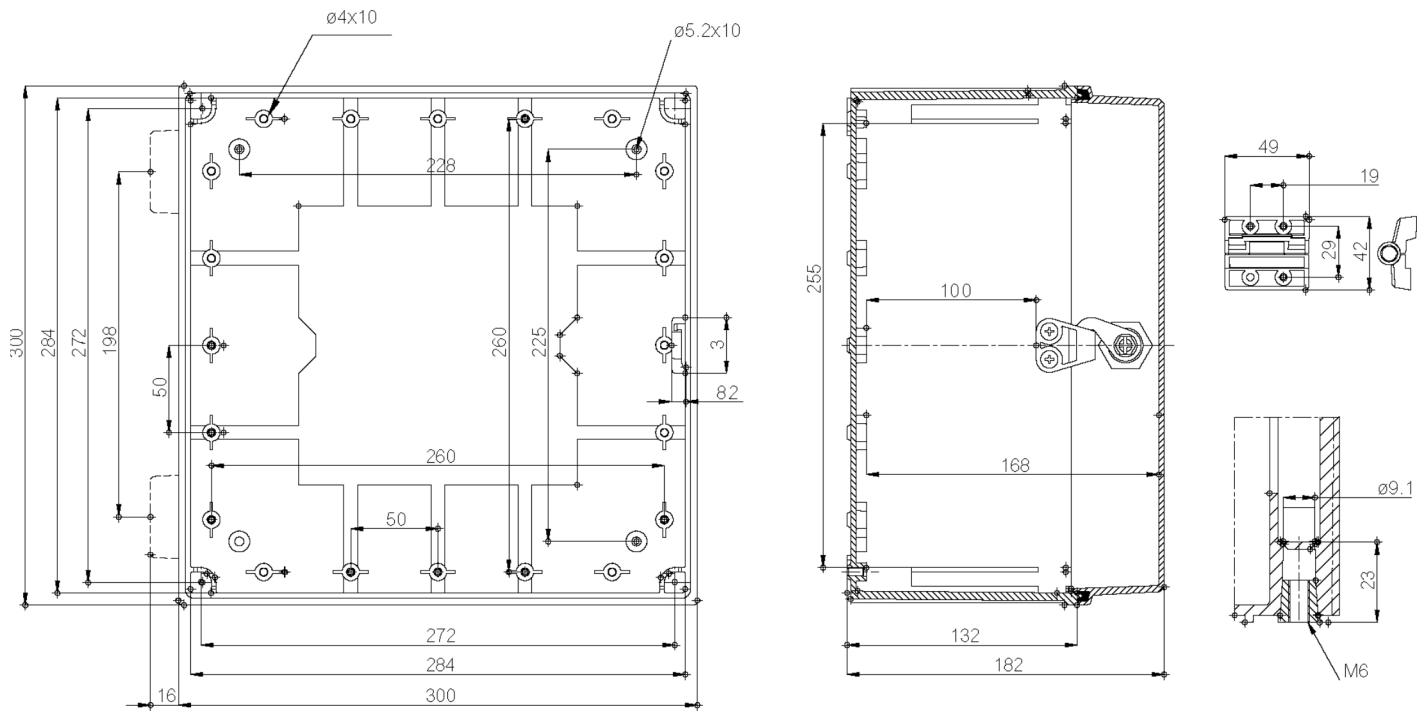

Representative Photo Only
(actual product may vary based on configuration selections)

SPECIFICATIONS

Product Series	CAB Enclosure
Material, Body / Housing	PC (Polycarbonate) material
Glow Wire Rating	IEC 60695-2-1 960°C
Flammability Rating (UL94)	UL 746C
UV Rating	UL 508
Halogen Free	Yes
Short Term Temperature, Min	-40 °C
Short Term Temperature, Max	120 °C
Continuous Temperature, Min	-40 °C
Continuous Temperature, Max	80 °C
Colour, Cover	Grey colour
Height	300 mm
Width	300 mm
Depth	180 mm
IP Rating	IP65
IK Rating	IK08
Mounting Plate Included	No
Lock Type	DIN - 1/4 Turn type
Diameter, Lock	3 mm
Material, Lock	Plastic material

Dimension Diagram