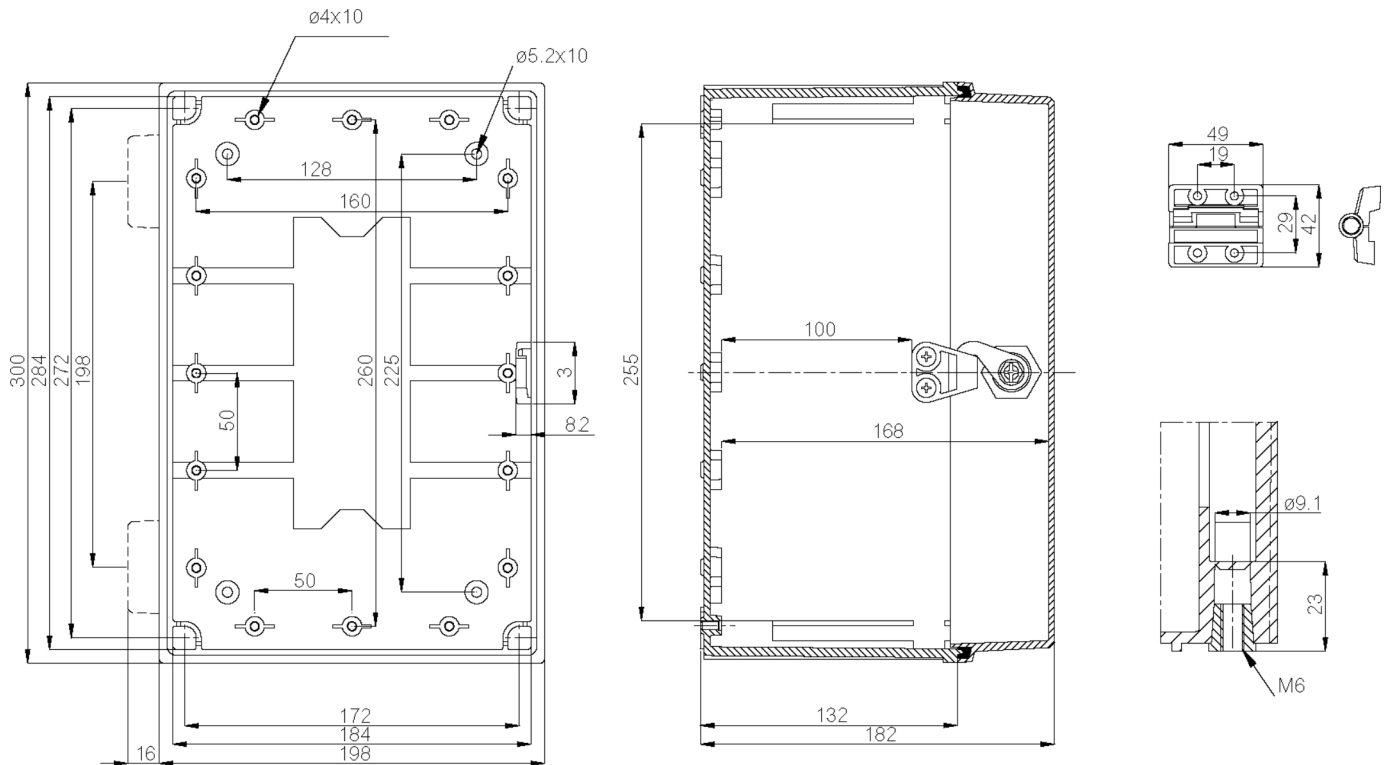

Enclosure Wall Mount PC IP65 Clear W200xH300x180mm With Lock

- Fully electrically insulated, corrosion proof and weighing up to 60% less than steel makes them a perfect alternative to stainless steel
- Easily customised and machined with easy to use accessories makes installation a dream
- UV protection according to UL 508 and IP66 rating ensures the ARCA enclosures stand the test of time in outdoor conditions
- IK10 impact protection rating provides excellent protection against vandalism
- Patented strong hinge design to withstand regular door opening to 120° and the fitting of door mounted components
- Compatible with the majority of NHP's existing standard enclosure locking options to ensure a secure solution for every application
- Patented lockable inner door – no tools required for mounting
- Patented easy to use DIN-rail frame set design – no special tools required – easy and quick mounting
- Mounting pods on the base, cover and four base sides
- Variable depth option for internal plates
- Double corner design with mounting holes outside the ingress protected area
- Option for steel or insulated mounting plates

Representative Photo Only
(actual product may vary based on configuration selections)

SPECIFICATIONS

Product Series	CAB Enclosure
Material, Body / Housing	PC (Polycarbonate) material
Glow Wire Rating	IEC 60695-2-1 960°C
Flammability Rating (UL94)	UL 746C
UV Rating	UL 508
Halogen Free	Yes
Short Term Temperature, Min	-40 °C
Short Term Temperature, Max	120 °C
Continuous Temperature, Min	-40 °C
Continuous Temperature, Max	80 °C
Colour, Cover	Clear / Transparent colour
Height	300 mm
Width	200 mm
Depth	180 mm
IP Rating	IP65
IK Rating	IK08
Mounting Plate Included	No
Lock Type	DIN - 1/4 Turn type
Diameter, Lock	3 mm
Material, Lock	Plastic material

User Manual: -

Manufacturer Datasheet: -

Manufacturer Catalogue & Product Selection: -

Dimension Diagram