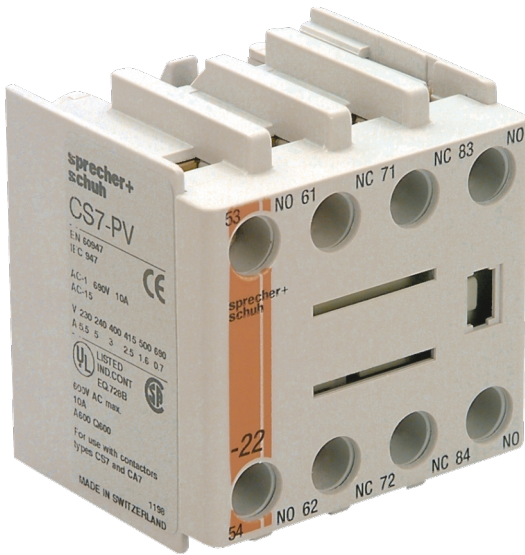

Catalogue No: CA7-PV-S22

AUXILIARY CONTACT 2NO 2NC

Motor Control and Drives > Motor Starting and Protection > Contactors > Sprecher + Schuh Contactors > Accessories and Spares > CA7 Accessories

Auxiliary contact 2N/O 2N/C top mount ts CA7-9..23

Representative Photo Only
(actual product may vary based on configuration selections)

SPECIFICATIONS

Product Series	CA7 Accessories and Spare Parts
Component Type	Motor Control and Drives
Motor Control and Drives	Auxiliary Contact