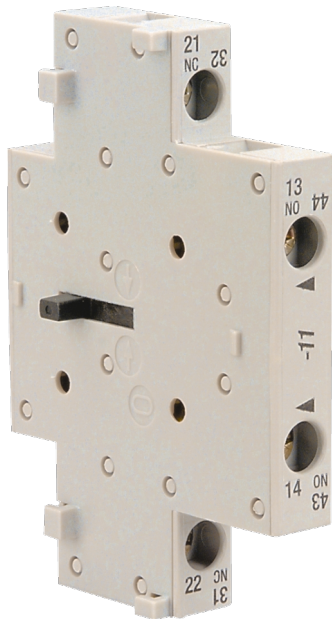

Catalogue No: CA7-PA-20

AUXILIARY CONTACT 2NO SIDE MOUNT

Motor Control and Drives > Motor Starting and Protection > Contactors > Sprecher + Schuh Contactors > Accessories and Spares > CA7 Accessories

Auxiliary contact 2N/O side mount ts CA7, CS7

Representative Photo Only
(actual product may vary based on configuration selections)

SPECIFICATIONS

Product Series	CA7 Accessories and Spare Parts
Component Type	Motor Control and Drives
	Auxiliary Contact

Catalogue No: **CA7-PA-20**

AUXILIARY CONTACT 2NO SIDE MOUNT

Motor Control and Drives > Motor Starting and Protection > Contactors > Sprecher + Schuh Contactors > Accessories and Spares > CA7 Accessories