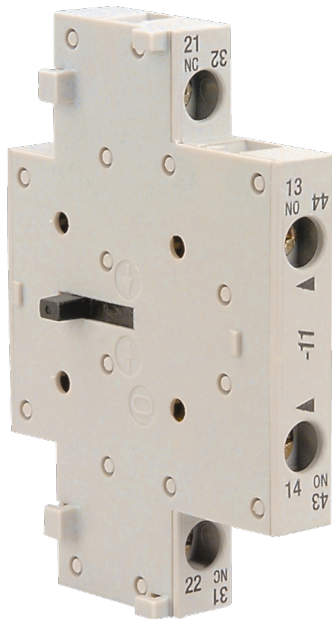

## AUXILIARY CONTACT 1NO 1NC SIDE MOUNT

Motor Control and Drives > Motor Starting and Protection > Contactors > Sprecher + Schuh Contactors > Accessories and Spares > CA7 Accessories

Auxiliary contact 1N/O 1N/C side mount ts CA7, CS7

Representative Photo Only  
(actual product may vary based on configuration selections)

### SPECIFICATIONS

Product Series	CA7 Accessories and Spare Parts
Component Type	Motor Control and Drives
	Auxiliary Contact

Catalogue No: **CA7-PA-11**

**AUXILIARY CONTACT 1NO 1NC SIDE MOUNT**

Motor Control and Drives > Motor Starting and Protection > Contactors > Sprecher + Schuh Contactors > Accessories and Spares > CA7 Accessories