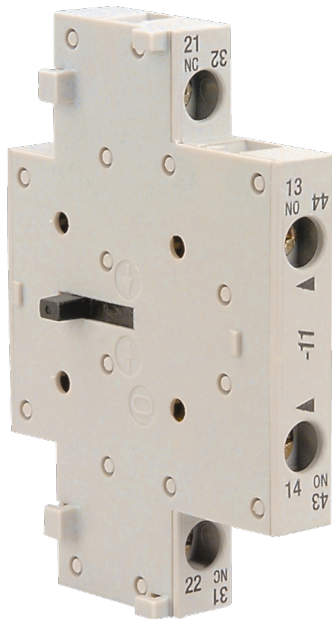

Catalogue No: CA7-PA-02

AUXILIARY CONTACT 2NC SIDE MOUNT

Motor Control and Drives > Motor Starting and Protection > Contactors > Sprecher + Schuh Contactors > Accessories and Spares > CA7 Accessories

Auxiliary contact 2N/C side mount ts CA7, CS7

Representative Photo Only
(actual product may vary based on configuration selections)

SPECIFICATIONS

Product Series	CA7 Accessories and Spare Parts
Component Type	Motor Control and Drives
	Auxiliary Contact

Catalogue No: **CA7-PA-02**

AUXILIARY CONTACT 2NC SIDE MOUNT

Motor Control and Drives > Motor Starting and Protection > Contactors > Sprecher + Schuh Contactors > Accessories and Spares > CA7 Accessories