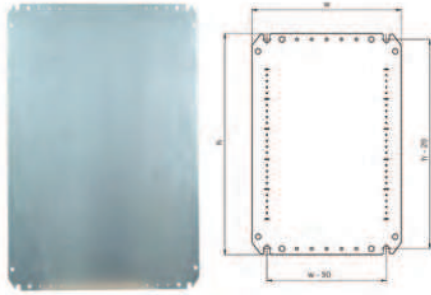

### AMP, Mounting plate

**Description:** Steel mounting plate for MultiMount enclosure. All sides from 800 mm and above are strengthened by folded edges. By using the AMG accessory, the mounting plate position can be adjusted to any depth.