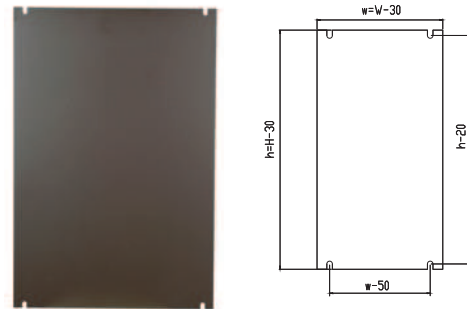

AMI, Insulated mounting plate

Description: Insulated mounting plate for MultiMount enclosures. By using the AMG accessory, the mounting plate position can be adjusted to any depth.

Material: Bakelite

Pack quantity: 1 piece.

Enclosure dimension		Mounting plate dimension		Part No.
H	W	h	w	
200	200	170	150	AMP02020
250	200	220	150	AMP02520
	250	220	200	AMP02525
300	250	270	200	AMP03025
	300	270	250	AMP03030
	600	270	550	AMP03060
	800	270	750	AMP03080
	1000	270	950	AMP03100
	1200	270	1150	AMP03120
350	250	320	200	AMP03525
400	300	370	250	AMP04030
	400	370	350	AMP04040
	500	370	450	AMP04050
	600	370	550	AMP04060
500	300	470	250	AMP05030
	400	470	350	AMP05040
	500	470	450	AMP05050
600	400	570	350	AMP06040
	500	570	450	AMP06050
	600	570	550	AMP06060
	800	570	750	AMP06080
700	500	670	450	AMP07050
800	400	770	350	AMP08040
	600	770	550	AMP08060
	800	770	750	AMP08080
	1200	770	1150	AMP08120
1000	600	970	550	AMP10060
	800	970	750	AMP10080
	1000	970	950	AMP10100
1200	600	1170	550	AMP12060
	800	1170	750	AMP12080
	1000	1170	950	AMP12100
1400	1000	1370	950	AMP14100

Enclosure dimension		Mounting plate dimension		Part No.
H	W	h	w	
200	200	170	150	AMI02020
250	200	220	150	AMI02520
	250	220	200	AMI02525
300	250	270	200	AMI03025
	300	270	250	AMI03030
	350	250	320	AMI03525
	400	300	370	AMI04030
	400	370	350	AMI04040
	500	370	450	AMI04050
	600	370	550	AMI04060
500	300	470	250	AMI05030
	400	470	350	AMI05040
	500	470	450	AMI05050
600	400	570	350	AMI06040
	500	570	450	AMI06050
	600	570	550	AMI06060
	800	570	750	AMI06080
700	500	670	450	AMI07050
800	400	770	350	AMI08040
	600	770	550	AMI08060
	800	770	750	AMI08080
1000	600	970	550	AMI10060
	800	970	750	AMI10080
1200	600	1170	550	AMI12060
	800	1170	750	AMI12080