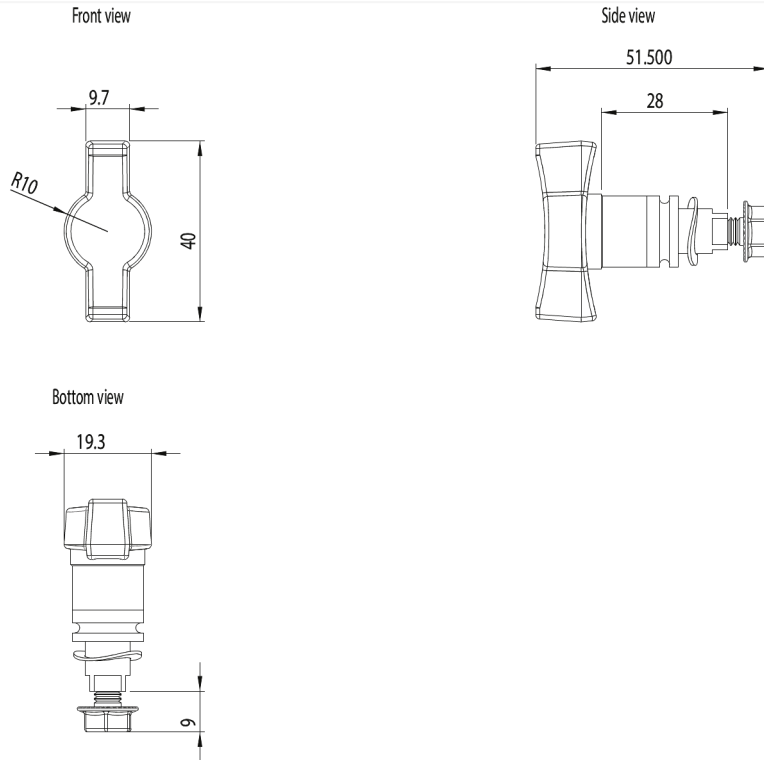

Catalogue No: **ALT561**

ELDON LOCK CHROME T-HANDLE C21323 KEY SUIT MAS/MAD

Enclosures and Climate Control > Standard Enclosures > Wall Mount Enclosures > Wall Mount Enclosures - Mild Steel > MAS / MAD / MAP / ASR / ADR / SRE Accessories > Combination Locks and Handles

Lock Chrome T-Handle C21323 Key Suit MAS/MAD

Representative Photo Only
(actual product may vary based on configuration selections)

SPECIFICATIONS

REFERENCES

| | |
|---|---|
| IECEX Certificate | - |
| Supplier Declaration of Conformity: | - |
| Installation Guide: | - |
| User Manual: | - |
| Manufacturer Datasheet: | - |
| Manufacturer Catalogue & Product Selection: | - |

Dimension Diagram