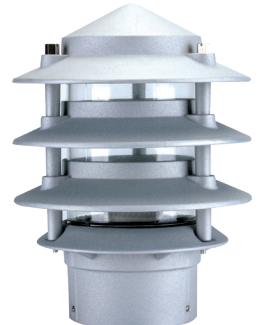

BL-100 3 Tier Bollard Head

Description

Tiered conical helmet bollard to suit 76mm post.

Specification Features

Input Voltage: 240V
 IP rating (IP): 44
 Globe Base: E27 (Lamp not included)

Diagrams / Additional

Item No.	Variant	Colour
BL-100	10700	Beige
	10701	Black
	10702	Silver
	10703	Green
	10704	White