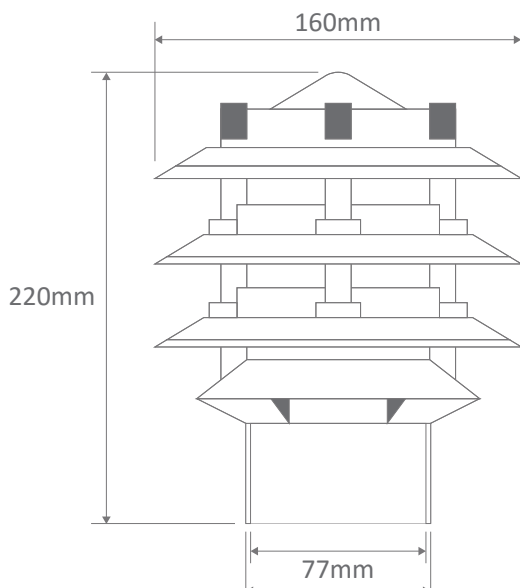

BL-100 3 Tier Bollard Head

Description

Tiered conical helmet bollard to suit 76mm post.

Specification Features

Input Voltage: 240V
 IP rating (IP): 44
 Globe Base: E27 (Lamp not included)

Diagrams / Additional