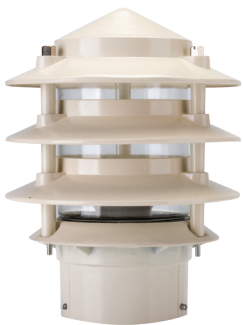

BL-100 3 Tier Bollard Head

Description

Tiered conical helmet bollard to suit 76mm post.

Specification Features

Input Voltage: 240V
 IP rating (IP): 44
 Globe Base: E27 (Lamp not included)

Diagrams / Additional

Item No.	Variant	Colour
BL-100	10700	Beige
	10701	Black
	10702	Silver
	10703	Green
	10704	White