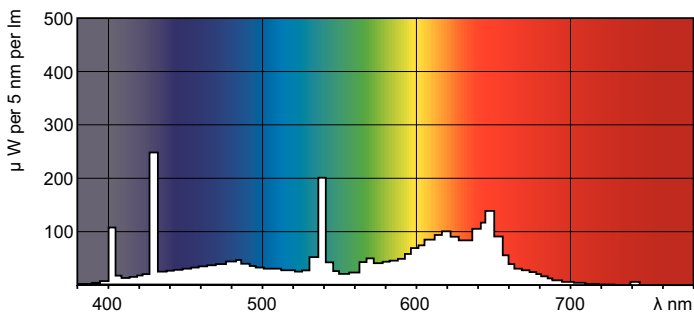

MASTER TL-D Food 18W/79 SLV/25

Photometric data

LDPB_TL-DFOOD_79-Spectral power distribution B/W

LDPO_TL-DFOOD_79-Spectral power distribution Colour

Lifetime

LDLE_TL-DFOOD_0002-Life expectancy diagram

LDLE_TL-DFOOD_0001-Life expectancy diagram