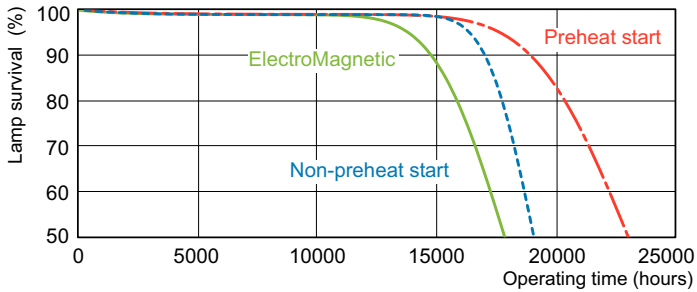

MASTER TL-D Food 18W/79 SLV/25

Photometric data

LDPB_TL-DFOOD_79-Spectral power distribution B/W

LDPO_TL-DFOOD_79-Spectral power distribution Colour

Lifetime

LDLE_TL-DFOOD_0002-Life expectancy diagram

LDLE_TL-DFOOD_0001-Life expectancy diagram