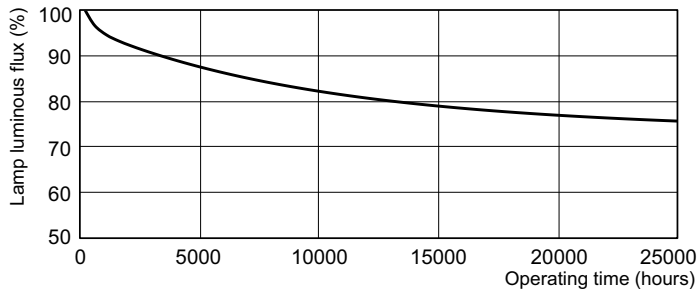

MASTER TL-D Food

Lifetime

LDLM_TL-DFOOD_0001-Lumen maintenance diagram