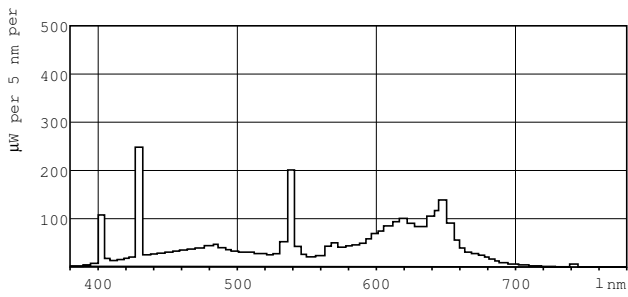

MASTER TL-D Food

Material Nr. (12NC)	928048002043
Net Weight (Piece)	71.000 g
ILCOS Code	FD-18/38/2A-E-G13

Dimensional drawing

Product	D (max)	A (max)	B (max)	B (min)	C (max)
MASTER TL-D Food 18W/79 SLV/25	28 mm	589.8 mm	596.9 mm	594.5 mm	604 mm

MASTER TL-D Food 18W/79 SLV/25

Photometric data

LDPB_TL-DFOOD_79-Spectral power distribution B/W

LDPO_TL-DFOOD_79-Spectral power distribution Colour

Lifetime

LDLE_TL-DFOOD_0002-Life expectancy diagram

LDLE_TL-DFOOD_0001-Life expectancy diagram