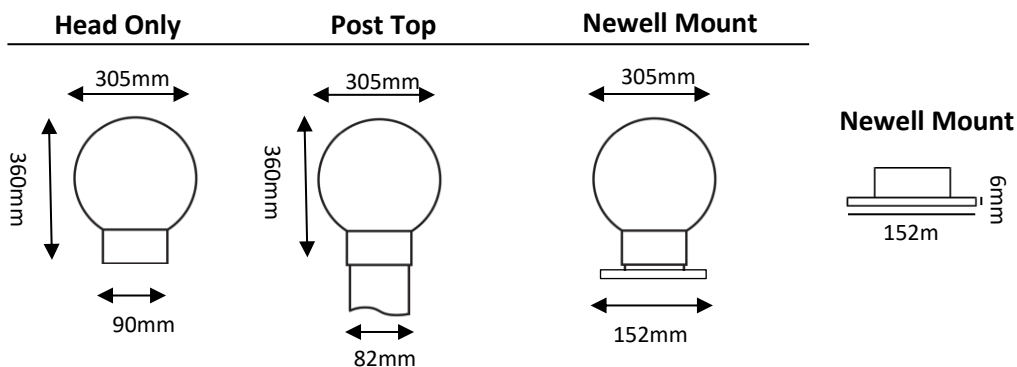

# S305 - SPHERE LIGHT

S305

<b>OVERVIEW</b>	A durable budget range of exterior bollards, post mounts and newell mounts. Manufactured from Thermo-plastics to resist corrosion and vandalism. Proven in the field for 30 years. All spare parts available. Made in Australia.
<b>WARRANTY</b>	3 Years
<b>IP RATING</b>	IP36
<b>MATERIALS</b>	Sphere - Polyethylene Collar, Post & Flange - Polypropylene
<b>FEATURES</b>	Spheres can be purchased individually or with a collar and lamp holder (Head only) or complete with a mounting flange (Newell). They can also be fitted to an 82mm post, available cut to size of up to 3 metres.
<b>COLOURS</b>	Sphere - Opal Collar - Black, White, Green or Cream Post - Black or Green
<b>LAMP OPTIONS</b>	BC Lampholder, PL/PLC Lamp, Low voltage or LED Lamp.

## Specification Preview

### S305H-BO

Code	Fitting	Lamp Description	Fitting Colour	Sphere Colour
S305	H – Head Only	60w BC Lamp Holder	B – Black	O - Opal
	N – Newell	18 - 1 x 18w PLC Lamp	W - White	
	S – Sphere Only	26 – 1 x 26w PLC Lamp	G - Green	
		LED Lamp		