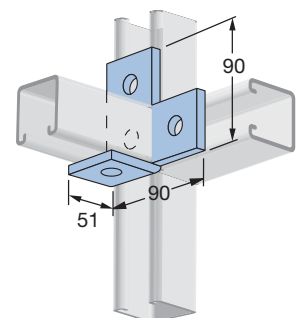

Mass: 35kg/100