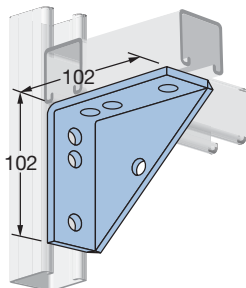

Mass: 33kg/100

P2484