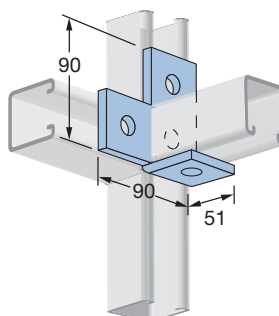

Metal Framing - General Fittings

90° Angle Fittings - 41mm Channel Width Series

P1026

Mass: 17kg/100

P1068

Mass: 17kg/100

P1326

Mass: 24kg/100

P1038

Mass: 25kg/100

P1037

Mass: 25kg/100

P1033

Mass: 35kg/100

P1034

Mass: 35kg/100