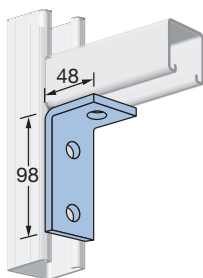

Metal Framing - General Fittings

90° Angle Fittings - 41mm Channel Width Series

P1026

Mass: 17kg/100

P1068

Mass: 17kg/100

P1326

Mass: 24kg/100

P1346

Mass: 24kg/100

P1458

Mass: 24kg/100

P1325

Mass: 33kg/100

P2484

Mass: 61kg/100

P1038

Mass: 25kg/100

P1037

Mass: 25kg/100

P1033

Mass: 35kg/100

P1034

Mass: 35kg/100

P1035

Mass: 35kg/100