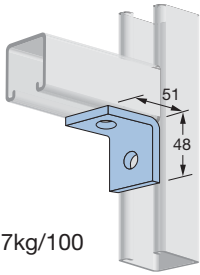

Metal Framing - General Fittings

90° Angle Fittings - 41mm Channel Width Series

P1026

Mass: 17kg/100

P1068

Mass: 17kg/100

P1326

Mass: 24kg/100