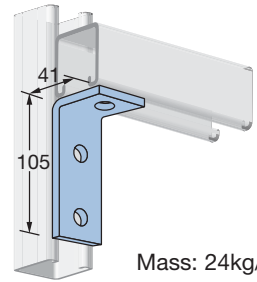

Metal Framing - General Fittings

90° Angle Fittings - 41mm Channel Width Series

P1026

Mass: 17kg/100

P1068

Mass: 17kg/100

P1326

Mass: 24kg/100