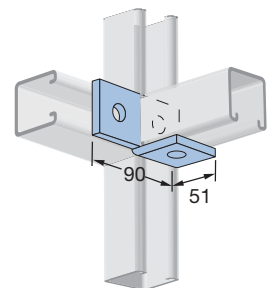

Metal Framing - General Fittings

90° Angle Fittings - 41mm Channel Width Series

P1026

Mass: 17kg/100

P1068

Mass: 17kg/100

P1326

Mass: 24kg/100

P1038

Mass: 25kg/100

P1037

Mass: 25kg/100

P1033

Mass: 35kg/100

P1034

Mass: 35kg/100