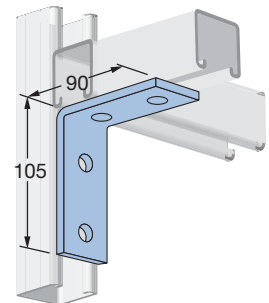

Mass: 24kg/100

P1325