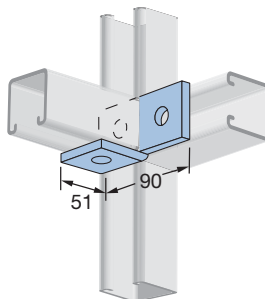

Metal Framing - General Fittings

90° Angle Fittings - 41mm Channel Width Series

P1026

Mass: 17kg/100

P1068

Mass: 17kg/100

P1326

Mass: 24kg/100

P1038

Mass: 25kg/100

P1037

Mass: 25kg/100

P1033

Mass: 35kg/100

P1034

Mass: 35kg/100