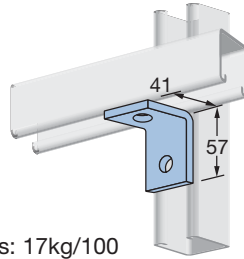

Metal Framing - General Fittings

90° Angle Fittings - 41mm Channel Width Series

P1026

Mass: 17kg/100

P1068

Mass: 17kg/100

P1326

Mass: 24kg/100