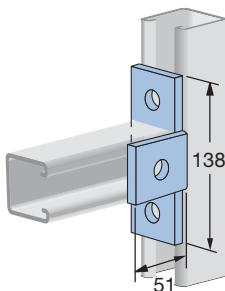

Metal Framing - General Fittings

90° Angle Fittings - 41mm Channel Width Series

P1026

Mass: 17kg/100

P1068

Mass: 17kg/100

P1326

Mass: 24kg/100

P1038

Mass: 25kg/100

P1037

Mass: 25kg/100

P1033

Mass: 35kg/100

P1034

Mass: 35kg/100