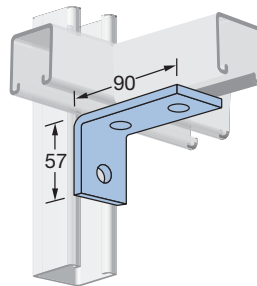

Mass: 24kg/100

P1458