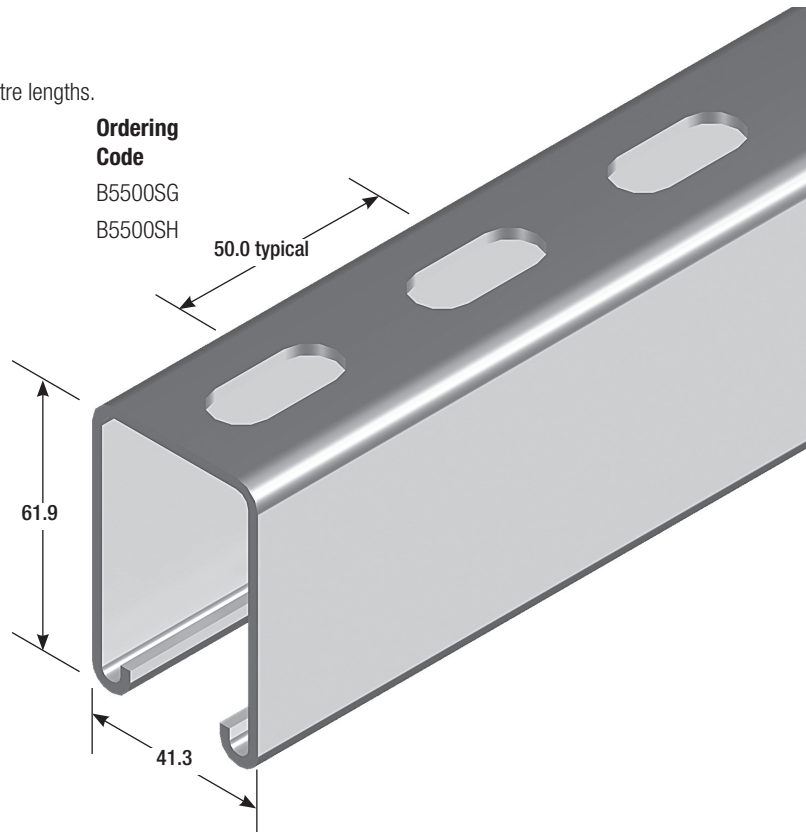

1. **Material Specification**
2. Thickness 2.5 mm
   - Length 6 metres
3. **Ordering Details**
4. Supplied in standard 6 metre lengths.

Available Finish
Galvabond
Hot Dip Galvanised

Ordering Code
B5500SG
B5500SH

B5500T Slotted Channel

▶ 18.7 kg per length