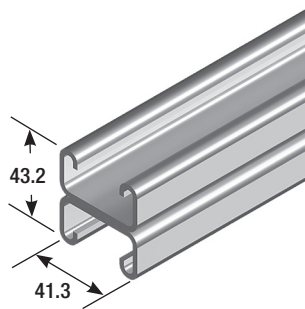

B3301 ▶ Wt 21.8 kg/length