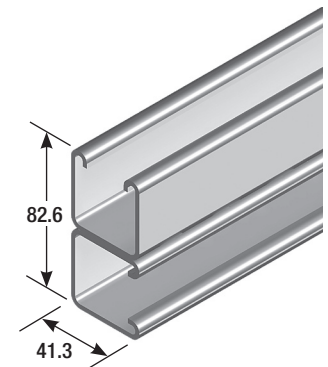

B1001C ▶ Wt 31.4 kg/length

channel

fasteners

cantilever brackets

channel accessories

tray systems

steel cable ladders

aluminium cable ladders

covers