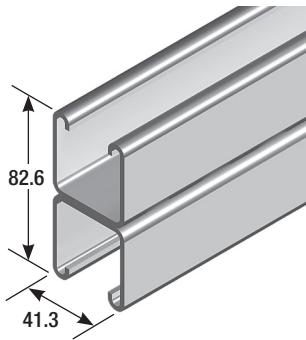

1. **Material Specification**
2. Thickness see below
   - Length 6 metres
3. **Ordering Details**
4. Supplied in standard 6 metre lengths.

Available Finish	Code
Galvabond	G
Hot Dip Galvanised	H

Note - All products are manufactured against firm orders only. They are non returnable and the order cannot be cancelled once manufacture has commenced.

2.5 mm material