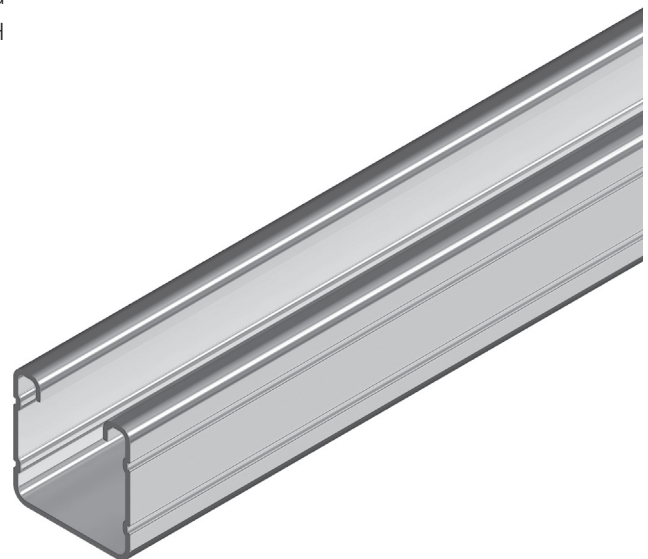

- Material Specification**
- Thickness 2.5 mm (mild steel)
2.0 mm (stainless Steel)
 - Length 6 metres

Ordering Details - Supplied in standard 6 metre lengths.

Available Finish	Ordering Code
Black (untreated)	B1000B
Galvabond	B1000G
Hot Dip Galvanised	B1000H
Stainless Steel	B1000S

B1000 Channel

▶ 15.7 kg per length

- Material Specification**
- Thickness 1.6 mm
 - Length 6 metres
- Ordering Details** - Supplied in standard 6 metre lengths.

Available Finish	Ordering Code
Galvabond	B2000G
Hot Dip Galvanised	B2000H

aluminium cable ladders

covers

- Material Specification**
- Thickness 2.5 mm (mild steel)
2.0 mm (stainless Steel)
 - Length 6 metres

Ordering Details - Supplied in standard 6 metre lengths.

Available Finish	Ordering Code
Black (untreated)	B3300B
Galvabond	B3300G
Hot Dip Galvanised	B3300H
Stainless Steel	B3300S

B3300 Channel

▶ 10.9 kg per length

- Material Specification**
- Thickness 1.6 mm
 - Length 6 metres
- Ordering Details** - Supplied in standard 6 metre lengths.

Available Finish	Ordering Code
Galvabond	B4000G
Hot Dip Galvanised	B4000H