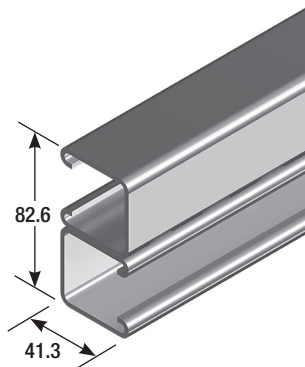

B1001B ▶ Wt 31.4 kg/length