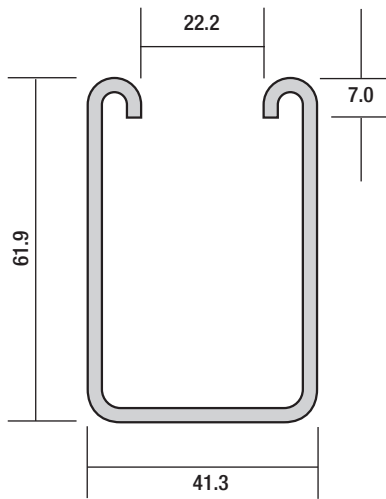

- Material Specification**
- Thickness 2.5 mm (mild steel)
2.0 mm (stainless Steel)
 - Length 6 metres

Ordering Details - Supplied in standard 6 metre lengths.

Available Finish	Ordering Code
Black (untreated)	B1000B
Galvabond	B1000G
Hot Dip Galvanised	B1000H
Stainless Steel	B1000S

aluminium cable ladders

covers

- Material Specification**
- Thickness 2.5 mm (mild steel)
2.0 mm (stainless Steel)
 - Length 6 metres

Ordering Details - Supplied in standard 6 metre lengths.

Available Finish	Ordering Code
Black (untreated)	B3300B
Galvabond	B3300G
Hot Dip Galvanised	B3300H
Stainless Steel	B3300S

B3300 Channel

▶ 10.9 kg per length

- Material Specification**
- Thickness 1.6 mm
 - Length 6 metres
- Ordering Details** - Supplied in standard 6 metre lengths.

Available Finish	Ordering Code
Galvabond	B4000G
Hot Dip Galvanised	B4000H

B4000 Channel

▶ 7.6 kg per length

- Material Specification**
- Thickness 2.5 mm (mild steel).
 - Length 6 metres
- Ordering Details**
- Supplied in standard 6 metre lengths.

Available Finish	Ordering Code
Galvabond	B5500G
Hot Dip Galvanised	B5500H