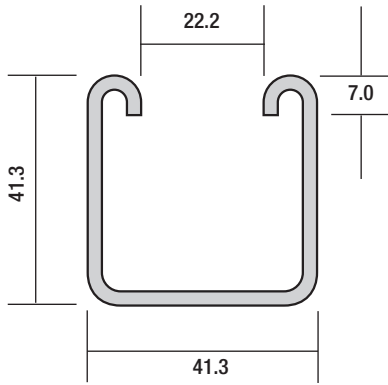

- Material Specification**
- Thickness 2.5 mm (mild steel)
2.0 mm (stainless Steel)
 - Length 6 metres

Ordering Details - Supplied in standard 6 metre lengths.

Available Finish	Ordering Code
Black (untreated)	B1000B
Galvabond	B1000G
Hot Dip Galvanised	B1000H
Stainless Steel	B1000S

B1000 Channel

▶ 15.7 kg per length

- Material Specification**
- Thickness 1.6 mm
 - Length 6 metres
- Ordering Details** - Supplied in standard 6 metre lengths.

Available Finish	Ordering Code
Galvabond	B2000G
Hot Dip Galvanised	B2000H

aluminium cable ladders

covers

- Material Specification**
- Thickness 2.5 mm (mild steel)
2.0 mm (stainless Steel)
 - Length 6 metres

Ordering Details - Supplied in standard 6 metre lengths.

Available Finish	Ordering Code
Black (untreated)	B3300B
Galvabond	B3300G
Hot Dip Galvanised	B3300H
Stainless Steel	B3300S

B3300 Channel

▶ 10.9 kg per length

- Material Specification**
- Thickness 1.6 mm
 - Length 6 metres
- Ordering Details** - Supplied in standard 6 metre lengths.

Available Finish	Ordering Code
Galvabond	B4000G
Hot Dip Galvanised	B4000H