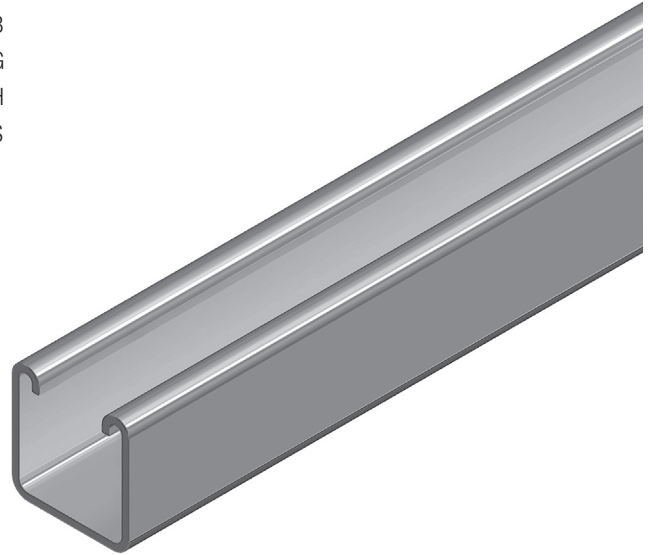

- Material Specification**
- Thickness 2.5 mm (mild steel)
2.0 mm (stainless Steel)
 - Length 6 metres

Ordering Details - Supplied in standard 6 metre lengths.

Available Finish	Ordering Code
Black (untreated)	B1000B
Galvabond	B1000G
Hot Dip Galvanised	B1000H
Stainless Steel	B1000S

B1000 Channel

▶ 15.7 kg per length

- Material Specification**
- Thickness 1.6 mm
 - Length 6 metres
- Ordering Details** - Supplied in standard 6 metre lengths.

Available Finish	Ordering Code
Galvabond	B2000G
Hot Dip Galvanised	B2000H

aluminium cable ladders

covers

- Material Specification**
- Thickness 2.5 mm (mild steel)
2.0 mm (stainless Steel)
 - Length 6 metres

Ordering Details - Supplied in standard 6 metre lengths.

Available Finish	Ordering Code
Black (untreated)	B3300B
Galvabond	B3300G
Hot Dip Galvanised	B3300H
Stainless Steel	B3300S

B3300 Channel

▶ 10.9 kg per length

- Material Specification**
- Thickness 1.6 mm
 - Length 6 metres
- Ordering Details** - Supplied in standard 6 metre lengths.

Available Finish	Ordering Code
Galvabond	B4000G
Hot Dip Galvanised	B4000H