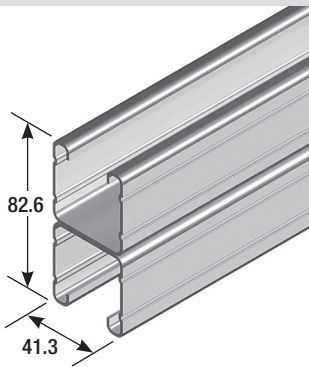

2.5 mm material

B1001 ▶ Wt 31.4 kg/length

B3301 ▶ Wt 21.8 kg/length

B5501 ▶ Wt 40.8 kg/length

1.6 mm material

B2001 ▶ Wt 21.6 kg/length

B4001 ▶ Wt 15.2 kg/length

2.5 mm material

B1001A ▶ Wt 31.4 kg/length

B1001B ▶ Wt 31.4 kg/length

B1001C ▶ Wt 31.4 kg/length

channel

fasteners

cantilever brackets

channel accessories

tray systems