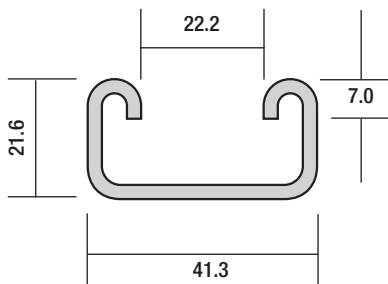

- Material Specification**
- Thickness 2.5 mm (mild steel)
2.0 mm (stainless Steel)
 - Length 6 metres

Ordering Details - Supplied in standard 6 metre lengths.

Available Finish	Ordering Code
Black (untreated)	B1000B
Galvabond	B1000G
Hot Dip Galvanised	B1000H
Stainless Steel	B1000S

B1000 Channel

▶ 15.7 kg per length

- Material Specification**
- Thickness 1.6 mm
 - Length 6 metres
- Ordering Details** - Supplied in standard 6 metre lengths.

Available Finish	Ordering Code
Galvabond	B2000G
Hot Dip Galvanised	B2000H

aluminium cable ladders

covers

- Material Specification**
- Thickness 2.5 mm (mild steel)
2.0 mm (stainless Steel)
 - Length 6 metres

Ordering Details - Supplied in standard 6 metre lengths.

Available Finish	Ordering Code
Black (untreated)	B3300B
Galvabond	B3300G
Hot Dip Galvanised	B3300H
Stainless Steel	B3300S

B3300 Channel

▶ 10.9 kg per length

- Material Specification**
- Thickness 1.6 mm
 - Length 6 metres
- Ordering Details** - Supplied in standard 6 metre lengths.

Available Finish	Ordering Code
Galvabond	B4000G
Hot Dip Galvanised	B4000H