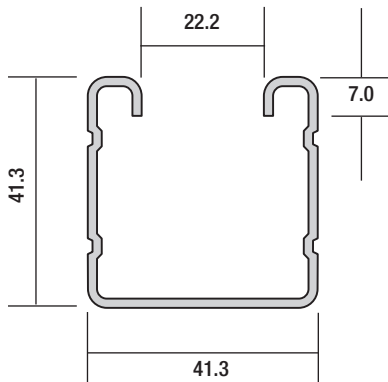

- Material Specification**
- Thickness 2.5 mm (mild steel)
2.0 mm (stainless Steel)
 - Length 6 metres

Ordering Details - Supplied in standard 6 metre lengths.

Available Finish	Ordering Code
Black (untreated)	B1000B
Galvabond	B1000G
Hot Dip Galvanised	B1000H
Stainless Steel	B1000S

B1000 Channel

▶ 15.7 kg per length

- Material Specification**
- Thickness 1.6 mm
 - Length 6 metres
- Ordering Details** - Supplied in standard 6 metre lengths.

Available Finish	Ordering Code
Galvabond	B2000G
Hot Dip Galvanised	B2000H

aluminium cable ladders

covers

- Material Specification**
- Thickness 2.5 mm (mild steel)
2.0 mm (stainless Steel)
 - Length 6 metres

Ordering Details - Supplied in standard 6 metre lengths.

Available Finish	Ordering Code
Black (untreated)	B3300B
Galvabond	B3300G
Hot Dip Galvanised	B3300H
Stainless Steel	B3300S

B3300 Channel

▶ 10.9 kg per length

- Material Specification**
- Thickness 1.6 mm
 - Length 6 metres
- Ordering Details** - Supplied in standard 6 metre lengths.

Available Finish	Ordering Code
Galvabond	B4000G
Hot Dip Galvanised	B4000H