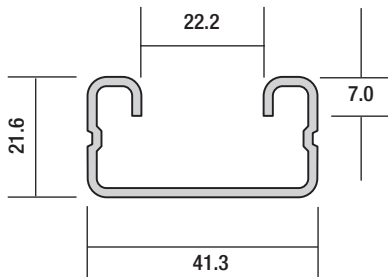

B1000 Channel

▶ 15.7 kg per length

- Material Specification**
- Thickness 1.6 mm
 - Length 6 metres
- Ordering Details** - Supplied in standard 6 metre lengths.

Available Finish	Ordering Code
Galvabond	B2000G
Hot Dip Galvanised	B2000H

aluminium cable ladders

covers

- Material Specification**
- Thickness 2.5 mm (mild steel)
2.0 mm (stainless Steel)
 - Length 6 metres

Ordering Details - Supplied in standard 6 metre lengths.

Available Finish	Ordering Code
Black (untreated)	B3300B
Galvabond	B3300G
Hot Dip Galvanised	B3300H
Stainless Steel	B3300S

B3300 Channel

▶ 10.9 kg per length

- Material Specification**
- Thickness 1.6 mm
 - Length 6 metres
- Ordering Details** - Supplied in standard 6 metre lengths.

Available Finish	Ordering Code
Galvabond	B4000G
Hot Dip Galvanised	B4000H

B4000 Channel

▶ 7.6 kg per length

- Material Specification**
- Thickness 2.5 mm (mild steel).
 - Length 6 metres
- Ordering Details**
- Supplied in standard 6 metre lengths.

Available Finish	Ordering Code
Galvabond	B5500G
Hot Dip Galvanised	B5500H