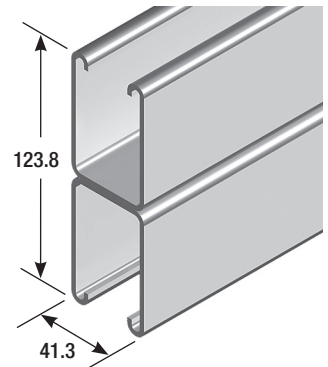

B5501 ▶ Wt 40.8 kg/length

1.6 mm material