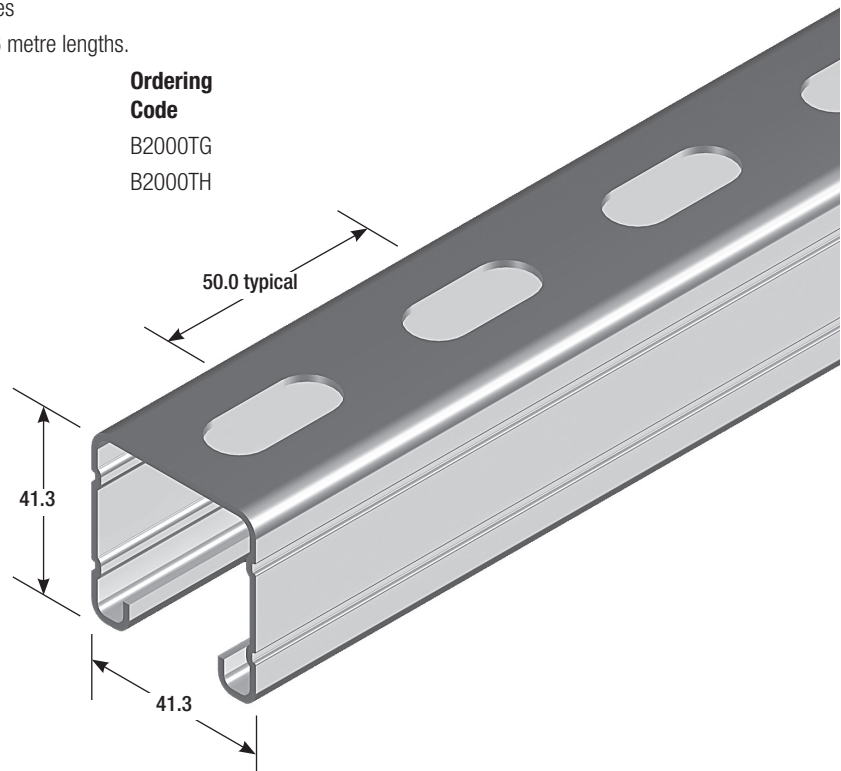

aluminium cable ladders

covers

- Material Specification**
- Thickness 2.5 mm (mild steel)
 - Length 6 metres
- Ordering Details**
- Supplied in standard 6 metre lengths.

Available Finish	Ordering Code
Galvabond	B1000TG
Hot Dip Galvanised	B1000TH

B1000T Slotted Channel

▶ 13.9 kg per length

- Material Specification**
- Thickness 1.6 mm
 - Length 6 metres
- Ordering Details**
- Supplied in standard 6 metre lengths.

Available Finish	Ordering Code
Galvabond	B2000TG
Hot Dip Galvanised	B2000TH