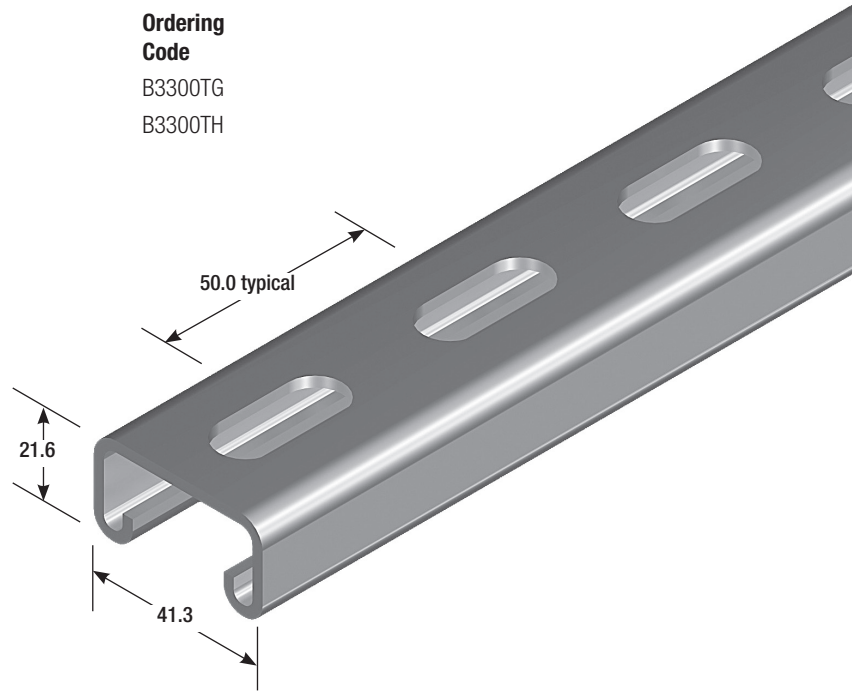

aluminium cable ladders

covers

- Material Specification**
- Thickness 2.5 mm (mild steel)
 - Length 6 metres
- Ordering Details**
- Supplied in standard 6 metre lengths.

Available Finish	Ordering Code
Galvabond	B1000TG
Hot Dip Galvanised	B1000TH

B1000T Slotted Channel

▶ 13.9 kg per length

- Material Specification**
- Thickness 1.6 mm
 - Length 6 metres
- Ordering Details**
- Supplied in standard 6 metre lengths.

Available Finish	Ordering Code
Galvabond	B2000TG
Hot Dip Galvanised	B2000TH

B2000T Slotted Channel

▶ 10.5 kg per length

- Material Specification**
- Thickness 2.5 mm
 - Length 6 metres
- Ordering Details**
- Supplied in standard 6 metre lengths.

Available Finish	Ordering Code
Galvabond	B3300TG
Hot Dip Galvanised	B3300TH