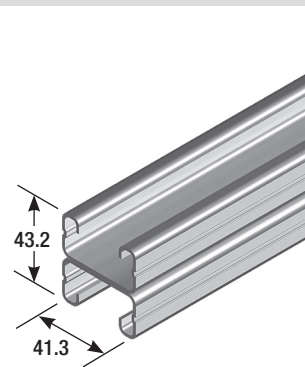

2.5 mm material

B1001 ▶ Wt 31.4 kg/length

B3301 ▶ Wt 21.8 kg/length

B5501 ▶ Wt 40.8 kg/length

1.6 mm material

B2001 ▶ Wt 21.6 kg/length

B4001 ▶ Wt 15.2 kg/length

2.5 mm material

B1001A ▶ Wt 31.4 kg/length

B1001B ▶ Wt 31.4 kg/length

B1001C ▶ Wt 31.4 kg/length

channel

fasteners

cantilever brackets

channel accessories

tray systems