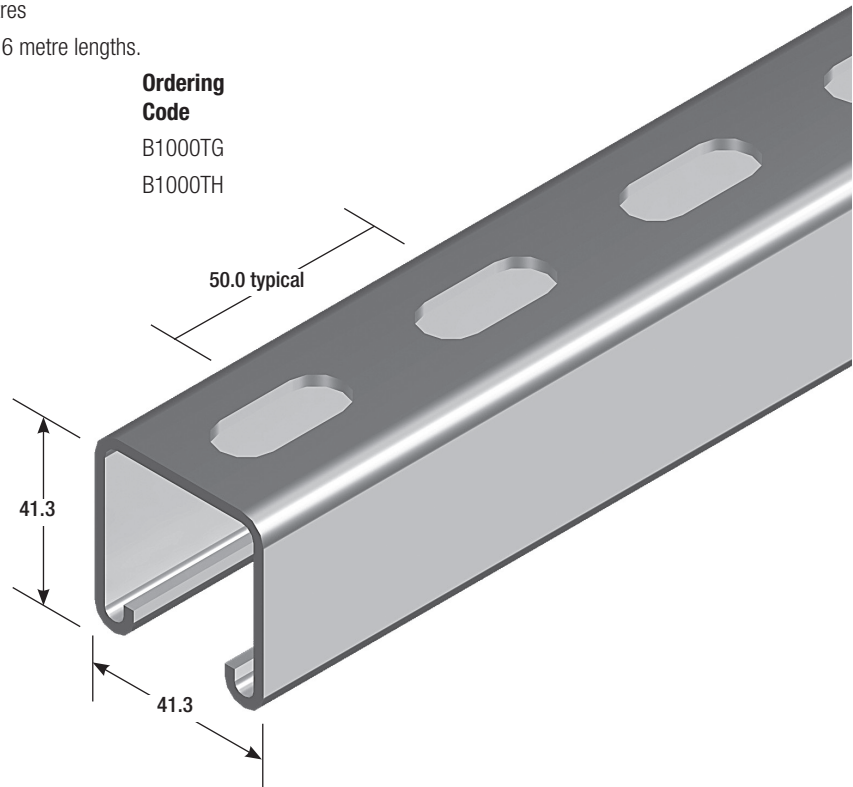

B4000 Channel

▶ 7.6 kg per length

- Material Specification**
- Thickness 2.5 mm (mild steel).
 - Length 6 metres
- Ordering Details**
- Supplied in standard 6 metre lengths.

Available Finish	Ordering Code
Galvabond	B5500G
Hot Dip Galvanised	B5500H

B5500 Channel

▶ 20.4 kg per length

channel

fasteners

cantilever brackets

channel accessories

tray systems

steel cable ladders

aluminium cable ladders

covers

- Material Specification**
- Thickness 2.5 mm (mild steel)
 - Length 6 metres
- Ordering Details**
- Supplied in standard 6 metre lengths.

Available Finish	Ordering Code
Galvabond	B1000TG
Hot Dip Galvanised	B1000TH

B1000T Slotted Channel

▶ 13.9 kg per length

- Material Specification**
- Thickness 1.6 mm
 - Length 6 metres
- Ordering Details**
- Supplied in standard 6 metre lengths.

Available Finish	Ordering Code
Galvabond	B2000TG
Hot Dip Galvanised	B2000TH