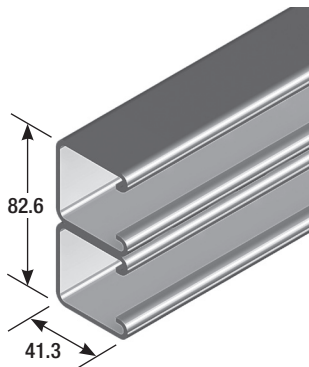

Available Finish
Galvabond
Hot Dip Galvanised

Ordering Code
B5500SG
B5500SH

B5500T Slotted Channel

▶ 18.7 kg per length

- Material Specification**
- Thickness see below
 - Length 6 metres
- Ordering Details**
- Supplied in standard 6 metre lengths.

2.5 mm material

B1001 ▶ Wt 31.4 kg/length

B3301 ▶ Wt 21.8 kg/length

B5501 ▶ Wt 40.8 kg/length

1.6 mm material

B2001 ▶ Wt 21.6 kg/length

B4001 ▶ Wt 15.2 kg/length

2.5 mm material