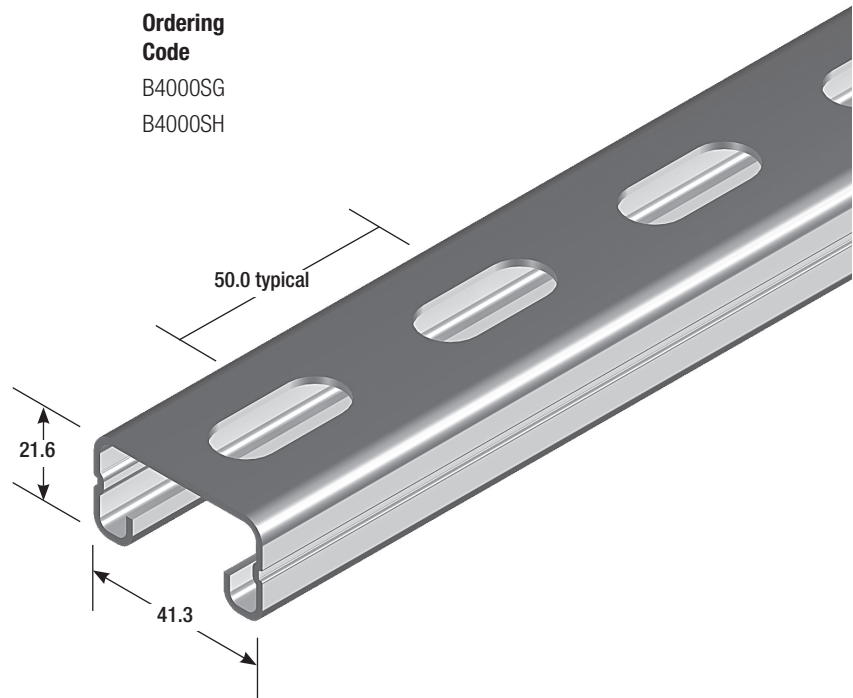

B1000T Slotted Channel

▶ 13.9 kg per length

- Material Specification**
- Thickness 1.6 mm
 - Length 6 metres
- Ordering Details**
- Supplied in standard 6 metre lengths.

Available Finish	Ordering Code
Galvabond	B2000TG
Hot Dip Galvanised	B2000TH

B2000T Slotted Channel

▶ 10.5 kg per length

- Material Specification**
- Thickness 2.5 mm
 - Length 6 metres
- Ordering Details**
- Supplied in standard 6 metre lengths.

Available Finish	Ordering Code
Galvabond	B3300TG
Hot Dip Galvanised	B3300TH

B3300T Slotted Channel

▶ 9.3 kg per length

- Material Specification**
- Thickness 1.6 mm
 - Length 6 metres
- Ordering Details**
- Supplied in standard 6 metre lengths.

Available Finish	Ordering Code
Galvabond	B4000SG
Hot Dip Galvanised	B4000SH