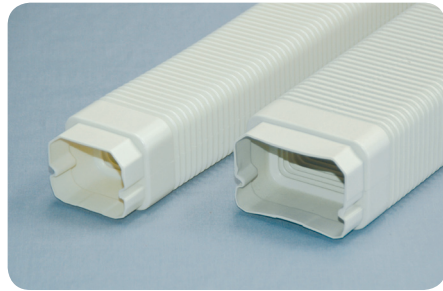

 **EZYDUCT[®]**

Proudly distributed in NZ by:

globelink

PRODUCT & SALES GUIDE

FLEXI JOINER

ACEFJ80 80mm flexi-joiner

ACEFJ110 110mm flexi-joiner

A flexible fitting designed for easy bending over and around difficult applications.

JOINER

ACEJ80 80mm duct joiner

ACEJ110 110mm duct joiner

Snap on fitting that allows you to cover the cable duct join when they are butted together.

CONDENSER MOUNTS

ACECM350 350mm x 150mm x 90mm

ACECM450 450mm x 150mm x 90mm

Strong and durable extruded UPVC mounts for air conditioning condenser units.

EZYSLAB™

ACESBL 930mm x 480mm x 50mm

Universal equipment base.

Refer to the last page of this catalogue for more information on the Ezyslab.