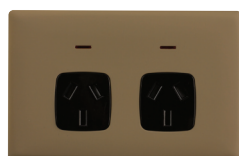

Linea Soft-Touch Cover plates

low
4mm
profile

- Luxurious suede-feel finish
- Fingerprint resistant
- Available in 'Bright' and 'Earth' tones
- Available for all Linea grids
- Low 4mm profile

Cover plate colours available:

Grids are available in: White (WE), Black (BL) and Cream (CR).

To order cover plates, place 'PL' (which signifies coverplate) + the colour code at the end of the Cat No.

For example:

Double GPO cover plate in Sunshine - LN777**PLYE**