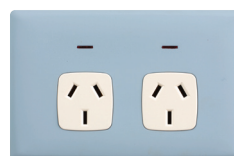

Linea Soft-Touch Cover plates

low
4mm
profile

- Luxurious suede-feel finish
- Fingerprint resistant
- Available in 'Bright' and 'Earth' tones
- Available for all Linea grids
- Low 4mm profile

Cover plate colours available:

Grids are available in: White (WE), Black (BL) and Cream (CR).

To order cover plates, place 'PL' (which signifies coverplate) + the colour code at the end of the Cat No.

For example:

Double GPO cover plate in Sunshine - LN777**PLYE**