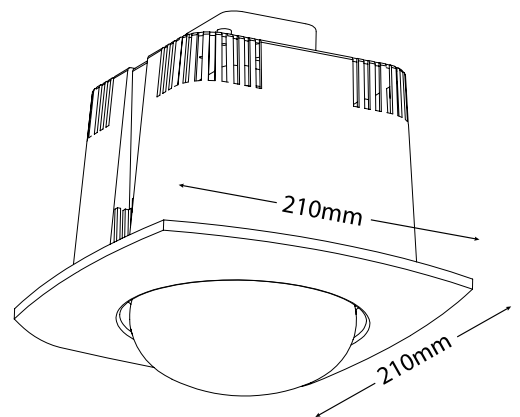

- Instant 275W infrared heat lamp
- Slim profile
- Easy to clean removable fascia

Weather Resistant
Weather Rating

Instant
Infrared Heat

DIMENSIONS

Aust/NZ Approval No.
SAA-191053-EA

FEATURES

- 1 x 275W infrared heat lamp
- Slim profile
- Easy to clean removable fascia
- IPX4 rating
- Removable fascia

SPECIFICATIONS

Model name	Contour 1
Model number	Silver - MBHC1LS White - MBHC1LW
Power (wattage)	275W
Voltage	220v – 240v
Frequency	50Hz
Heat lamp wattage	275W
Weather resistance rating	IPX4
Fascia size (mm)	210 x 210mm
Cut out size (mm)	166 x 166mm
Recommended minimum installation depth	180mm