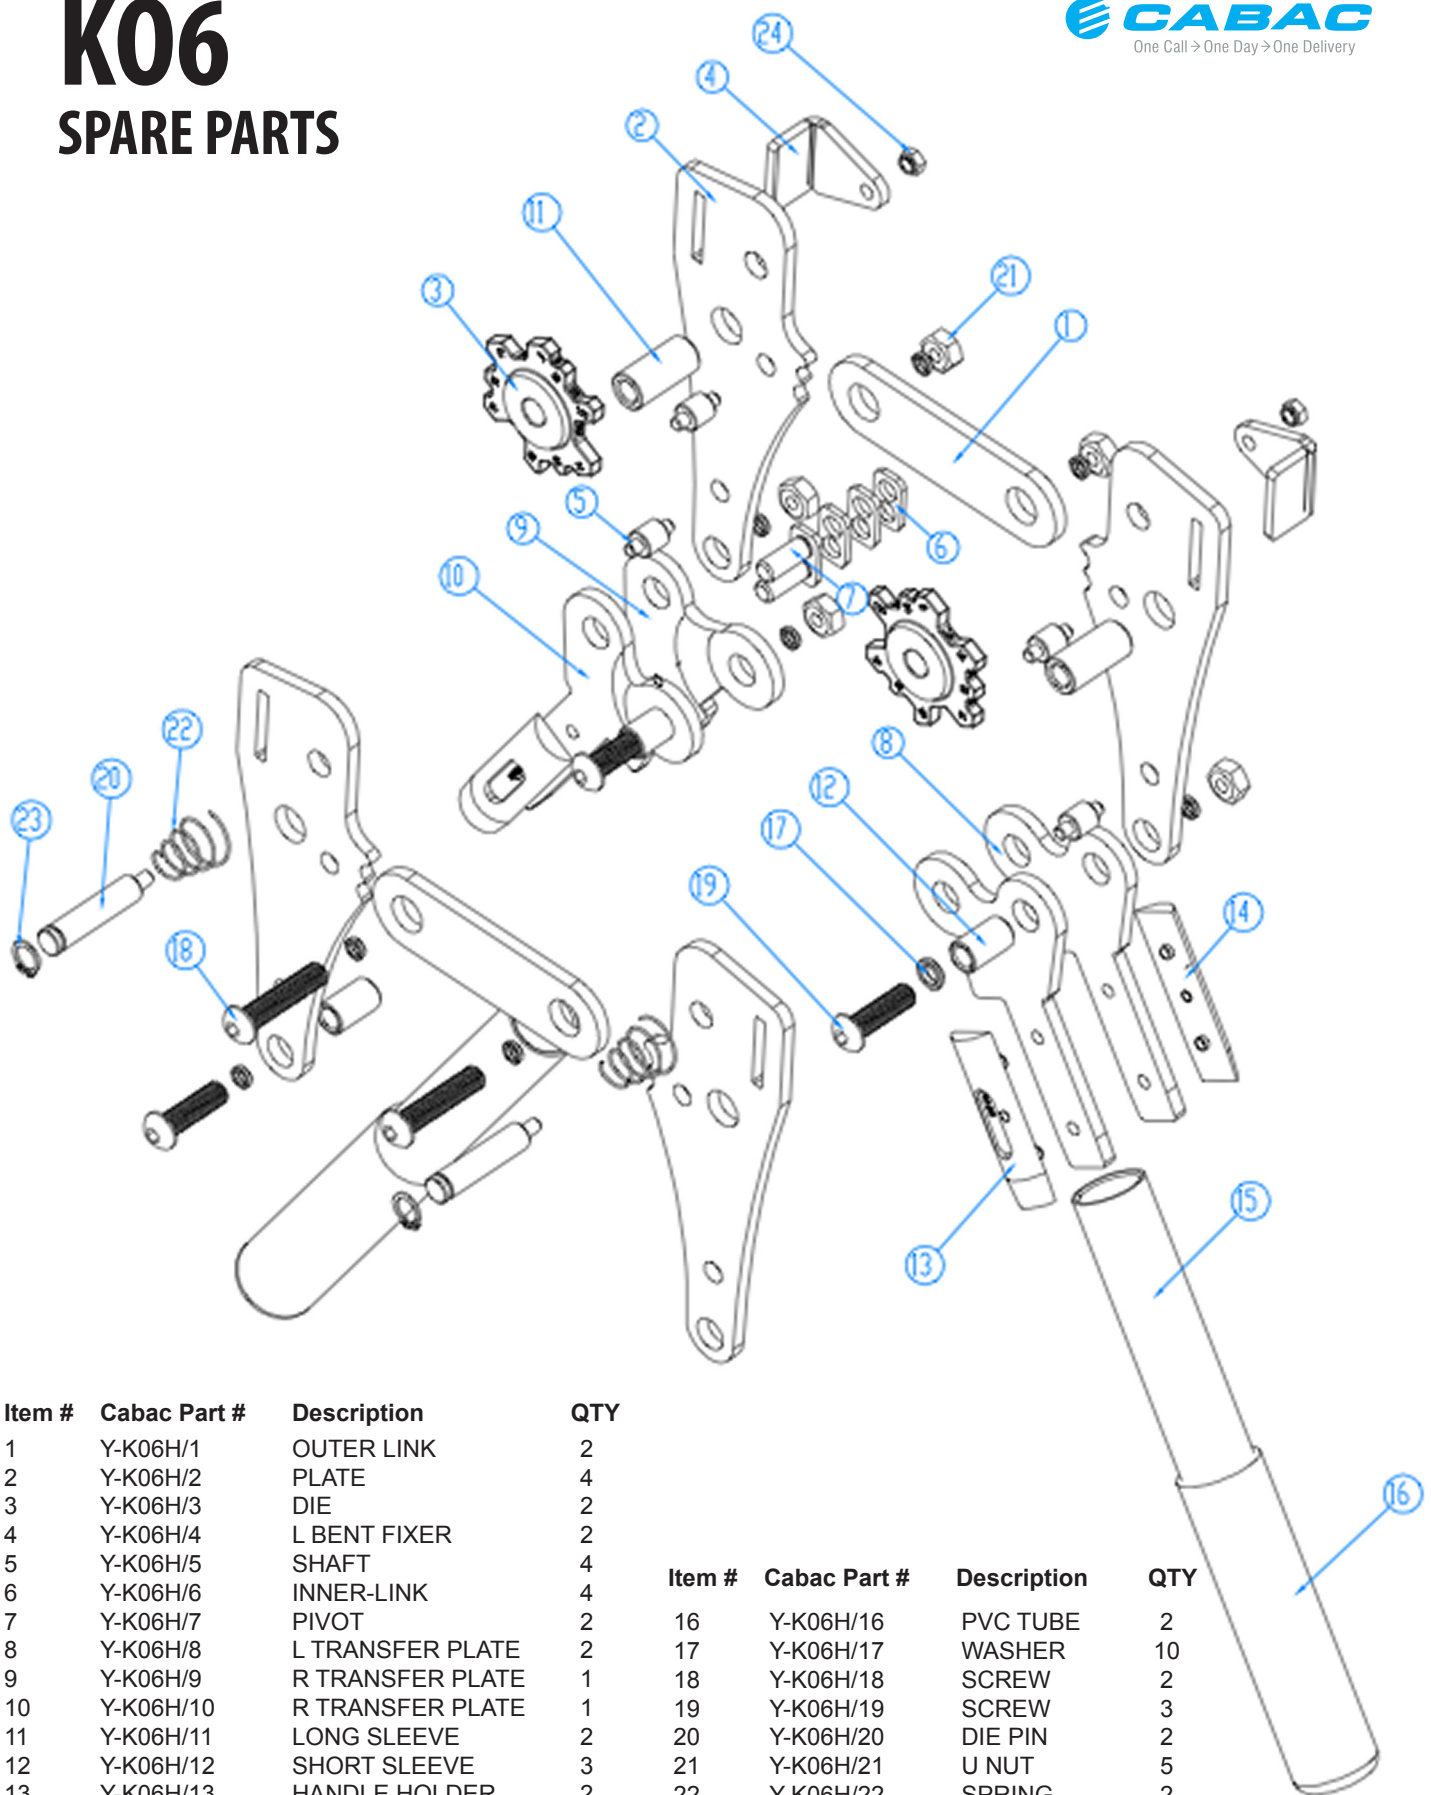

K06

SPARE PARTS

Item #	Cabac Part #	Description	QTY
1	Y-K06H/1	OUTER LINK	2
2	Y-K06H/2	PLATE	4
3	Y-K06H/3	DIE	2
4	Y-K06H/4	L BENT FIXER	2
5	Y-K06H/5	SHAFT	4
6	Y-K06H/6	INNER-LINK	4
7	Y-K06H/7	PIVOT	2
8	Y-K06H/8	L TRANSFER PLATE	2
9	Y-K06H/9	R TRANSFER PLATE	1
10	Y-K06H/10	R TRANSFER PLATE	1
11	Y-K06H/11	LONG SLEEVE	2
12	Y-K06H/12	SHORT SLEEVE	3
13	Y-K06H/13	HANDLE HOLDER	2
14	Y-K06H/14	HANDLE HOLDER	2
15	Y-K06H/15	HANDLE	2

Item #	Cabac Part #	Description	QTY
16	Y-K06H/16	PVC TUBE	2
17	Y-K06H/17	WASHER	10
18	Y-K06H/18	SCREW	2
19	Y-K06H/19	SCREW	3
20	Y-K06H/20	DIE PIN	2
21	Y-K06H/21	U NUT	5
22	Y-K06H/22	SPRING	2
23	Y-K06H/23	S RING	2
24	Y-K06H/24	NYLON NUT	2