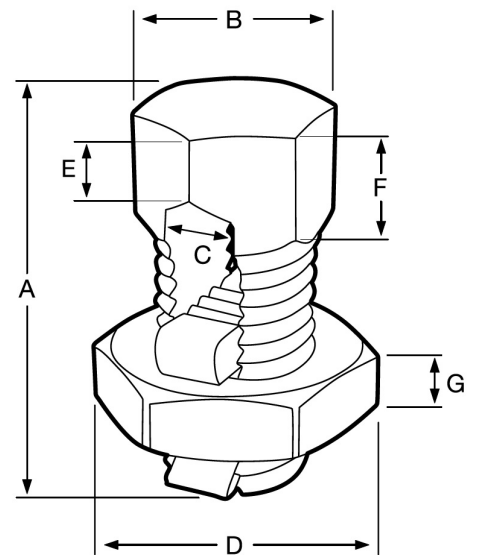

## Brass Line Taps

### FEATURES:

- Brass split bolt connectors used to join cables
- Ideal as connection clamp
- Used to firmly hold cables and provide maximum conductivity
- Hexagonal head
- Made from nickel plated brass

### SPECIFICATIONS:

PART NUMBER	CONDUCTOR SIZE (MM <sup>2</sup> )	DIMENSIONS (MM)								
		A	B	C	D	E	F	G		
ALCBLT22	16	29	13	5	18	5	9	5	100	
ALCBLT24	35	35	18	8	24	6	12	7	50	
ALCBLT25	50	42	23	10	27	7	16	9	25	
ALCBLT26	95	53	26	14	34	7	13	9	15	
ALCBLT28	185	60	32	18	38	8	18	12	10	