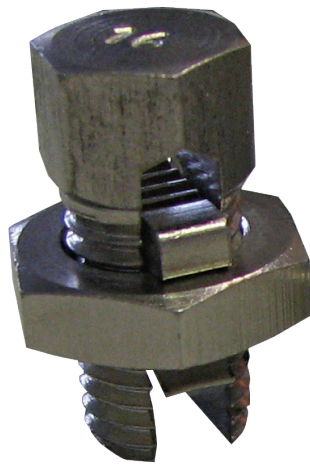

## Brass Line Taps

### FEATURES:

- Brass split bolt connectors used to join cables
- Ideal as connection clamp
- Used to firmly hold cables and provide maximum conductivity
- Hexagonal head
- Made from nickel plated brass

### SPECIFICATIONS:

PART NUMBER	CONDUCTOR SIZE (MM <sup>2</sup> )	DIMENSIONS (MM)								
		A	B	C	D	E	F	G		
ALCBLT22	16	29	13	5	18	5	9	5	100	
ALCBLT24	35	35	18	8	24	6	12	7	50	
ALCBLT25	50	42	23	10	27	7	16	9	25	
ALCBLT26	95	53	26	14	34	7	13	9	15	
ALCBLT28	185	60	32	18	38	8	18	12	10	