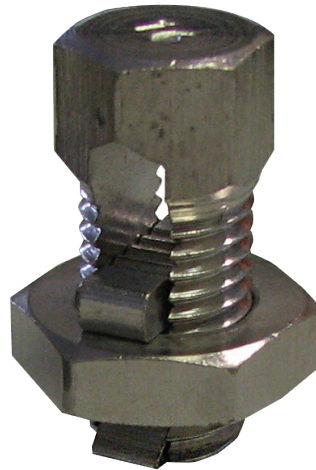

## Brass Line Taps

### FEATURES:

- Brass split bolt connectors used to join cables
- Ideal as connection clamp
- Used to firmly hold cables and provide maximum conductivity
- Hexagonal head
- Made from nickel plated brass

### SPECIFICATIONS:

PART NUMBER	CONDUCTOR SIZE (MM <sup>2</sup> )	DIMENSIONS (MM)								
		A	B	C	D	E	F	G		
ALCBLT22	16	29	13	5	18	5	9	5	100	
ALCBLT24	35	35	18	8	24	6	12	7	50	
ALCBLT25	50	42	23	10	27	7	16	9	25	
ALCBLT26	95	53	26	14	34	7	13	9	15	
ALCBLT28	185	60	32	18	38	8	18	12	10	