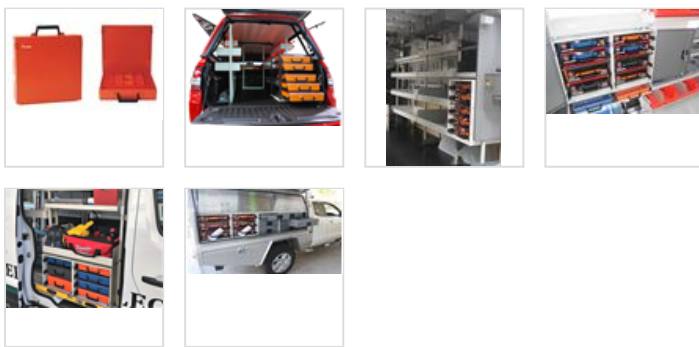

RC001 Case

Orange Rolacase with Orange Lid

20 adjustable compartments, 1 tool compartment in front of the case. RolaCase is a versatile storage system that holds a variety of items including components, tools, and instruments.

- Comes with 6 x RCPLD dividers
- Corrosion proof
- Lid opens 180 degrees
- Various colours
- Sturdy locking system
- Divided goods will not interchange when shaken
- Unique lid design keeps storage locked in place
- Adjustable compartments
- Various configurations
- Movable handle
- Australian Made

Products specifications

Dimensions:	W: 370mm D:370mm H: 85mm
Dimensions:	W: 14 9/16" D: 14 9/16" H: 3 11/32"