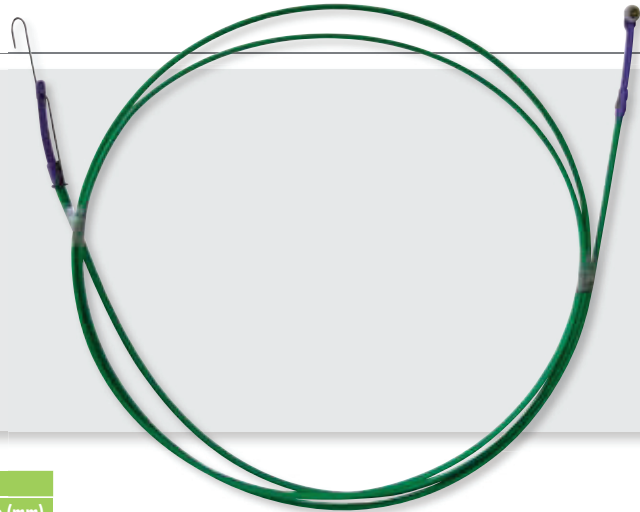

7.2 SNAKES/ PULL THROUGHS

7.2.2 GLOW IN THE DARK PULL THROUGH

Features

- Phosphorus based plastic line
- Glows in the dark cable pull through glows longer and brighter
- Highly visible in dark areas eg under roofs and floors
- Saves time and allows for quicker wire installation
- Great for one person installations
- Slotted at each end
- Recharge by exposing to an ultra violet source eg sunlight or fluorescent light

Specifications

Part No: WATGLOKING
Length: 3.6m

7.2.3 THE FERRET PULL THROUGH

Features

- New hi-tech fibreglass rod pull through
- Easy to uncoil and stays straight
- Makes wiring quick and easy
- Runs cables in wall cavities and confined ceiling spaces
- Aids in electrical wiring of data cables, antenna cables, phone wiring etc
- Allows for one man operation

Specifications

Part No	Description	Length (m)	Recommended Hole Size (mm)
ELMF-4	4m Ferret™	4	20
ELMF-8	8m Ferret™	8	20

7.2.4 THE FERRET PULL THROUGH ACCESSORIES

Features

- Aid in electrical wiring of data cables, antenna cables, phone wiring etc
- All accessories are suitable for 4m and 8m Ferret pull through
- Cable can be tied to end of tail end to start pulling cable
- Leader wheel rolls over obstacles eg wall cavities
- Hook can be attached to tail end to start pulling cable

ELMTEF

ELMLWF

ELMHF

Note: tail end and hook sold separately

Part No	Description
ELMTEF	Spare Tail End for Ferret Pull Through
ELMLWF	Spare Leader Wheel for Ferret Pull Through
ELMHF	Spare Hook for Ferret Pull Through