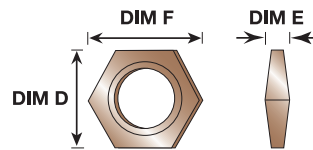

LOCKNUTS (METAL)

Item Number	Description	Width (mm) Dimension 'D' (+0.5, -0.0)	Width (mm) Dimension 'F' (+0.5, -0.0)	Depth (mm) Dimension 'E'	Thread
ALCPLN12	LOCKNUT, 12mm, Brass, Nickel Plated	14.40	22.00	4.00	M12 x P1.5
ALCPLN16	LOCKNUT, 16mm, Brass, Nickel Plated	19.20	24.00	4.00	M16 x P1.5
ALCPLN20	LOCKNUT, 20mm, Brass, Nickel Plated	24.00	30.00	4.00	M20 x P1.5
ALCPLN25	LOCKNUT, 25mm, Brass, Nickel Plated	30.00	37.00	5.00	M25 x P1.5
ALCPLN32	LOCKNUT, 32mm, Brass, Nickel Plated	38.40	45.00	5.00	M32 x P1.5
ALCPLN40	LOCKNUT, 40mm, Brass, Nickel Plated	48.00	55.00	8.00	M40 x P1.5
ALCPLN50	LOCKNUT, 50mm, Brass, Nickel Plated	60.00	65.00	8.00	M50 x P1.5
ALCPLN63	LOCKNUT, 63mm, Brass, Nickel Plated	75.60	83.00	8.00	M63 x P1.5
ALCPLN75	LOCKNUT, 75mm, Brass, Nickel Plated	90.00	110.00	9.50	M75 x P1.5
ALCPLN90	LOCKNUT, 90mm, Brass, Nickel Plated	108.00	124.00	9.50	M90 x P1.5
ALCPLN105	LOCKNUT, 105mm, Brass, Nickel Plated	126.00	144.00	9.50	M105 x P1.5
ALCPLN120	LOCKNUT, 120mm, Brass, Nickel Plated	144.00	165.00	9.50	M120 x P1.5