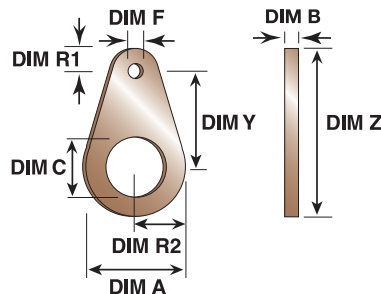

EARTH TAGS (METAL)

Item Number	Description	Width (mm) Dimension A (+0.5, -0.0)	Width (mm) Dimension C (+0.5, -0.0)	Depth (mm) Dimension B	Width (mm) Dimension F (+0.5, -0.0)	Width (mm) Dimension Z (+0.5, -0.0)	Width (mm) Dimension Y (+0.5, -0.0)	Radius R1 (mm)	Radius R2 (mm)
ALCET12	EARTH TAG, 12mm, Nickel Plated Brass	28.86	12.45	1.80	7.00	55.00	30.00	10.00	11.25
ALCET16	EARTH TAG, 16mm, Nickel Plated Brass	28.86	16.48	1.80	7.00	55.00	30.00	10.00	14.43
ALCET20	EARTH TAG, 20mm, Nickel Plated Brass	28.86	20.40	1.80	7.00	55.00	30.00	10.00	14.43
ALCET25	EARTH TAG, 25mm, Nickel Plated Brass	37.55	25.50	1.80	10.50	69.00	41.30	12.00	18.78
ALCET32	EARTH TAG, 32mm, Nickel Plated Brass	43.30	32.64	1.80	12.00	85.00	51.00	12.00	21.65
ALCET40	EARTH TAG, 40mm, Nickel Plated Brass	54.85	40.80	1.80	13.50	100.00	54.00	20.00	27.43
ALCET50	EARTH TAG, 50mm, Nickel Plated Brass	66.40	51.25	2.00	13.50	120.00	62.00	20.00	33.20
ALCET63	EARTH TAG, 63mm, Nickel Plated Brass	80.83	63.95	2.00	13.50	141.00	84.00	20.00	40.42
ALCET75	EARTH TAG, 75mm, Nickel Plated Brass	103.93	76.13	2.00	13.50	172.00	100.00	20.00	51.97
ALCET90	EARTH TAG, 90mm, Nickel Plated Brass	127.02	91.35	2.00	13.50	190.00	102.00	25.00	63.51
ALCET105	EARTH TAG, 105mm, Nickel Plated Brass	138.60	106.58	2.00	13.50	205.00	110.00	25.00	69.30
ALCET120	EARTH TAG, 120mm, Nickel Plated Brass	161.65	121.80	2.00	13.50	235.00	131.00	25.00	80.83