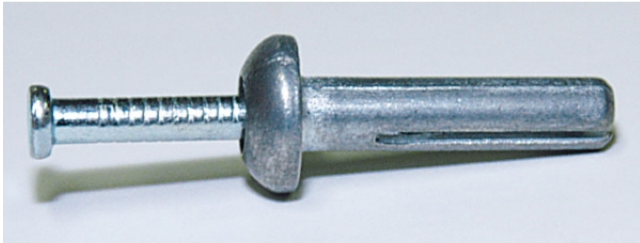

Quick Overview

5 x 22mm Length, 5 x 30mm Hole

Features

Mushroom Head Anchors

Ramset ShureDrive™ Anchors

- Boxed
- All metal pin providing a tamper-proof anchor into solid concrete and masonry

Details

Part No.	RAMSDM05022
Brand	Ramset
Pack Quantity	100
Unit Of Measure	Each
Carton Quantity	2000
Compendium Page #	27