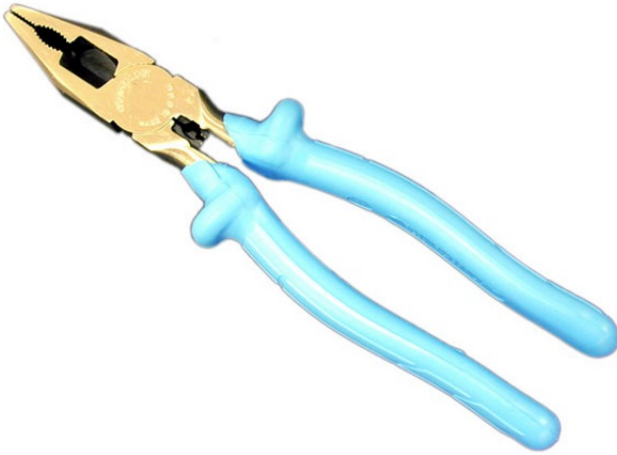

Quick Overview

216mm, Electricians Combination, 1000V

Features

Pliers & Cutters

Channellock Pliers & Cutters

- Nose is slim and long for tight spots, jaw gap grips wire tightly extending wear
- Perfectly mated cutters are hand honed and hardened to hold their edge and cut cleanly
- Edges are lengthened for flat multi-core cables
- Hardened crimping nest can be used with non insulated connectors
- Cross hatch serrated jaws provide better grip on all work
- Manufactured in the USA

Details

Part No. 14/3248G

Brand Channellock

Unit Of Measure Each

Carton Quantity 5

Compendium Page # 139

Proudly Distributed By

 1300 555 586