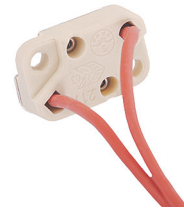

ACCESSORIES

09895

09905

09940

09961

09635

10080

10206

09505

09535

HALOGEN ACCESSORIES

Description	Part No.
ST218/F-22 G4 - G6.35 Lampholder Floating	09895
ST224/F-22 G4 - G6.35 Lampholder Screw Mount	09905
ST218/F-32.5 G4 - GX6.35 Lampholder 32cm Lead Floating	09911
ST224/TF-160 G4 - GX6.35 Lampholder 1.6m Lead Floating	09912
ST220/TF GU5.3 Lampholder 24v Screw Mount	09940
ST223/L G5.3 - GX5.3 Lampholder Rectangular Floating	09950
ST223 GU5.3 - GX5.3 Lampholder Rectangular Screw Mount	09951
ST217/F-22 G5.3 - 6.35 Lampholder Rectangular Screw Mount	09961
ST227/SF G9 Lampholder Screw Mount	09973
817 GX5.3 Lampholder Screw In Wire Terminals and Pins	09995
ST224/GU5.3TF45 GU5.3 Lampholder With Lamp Support Clip	10006
ST226/Z-TF GU10 - GZ10 Lampholder Floating	10021
ST204/SC R7S Lampholder With Bracket To Suit 118mm Max 500W	10025
ST204/TF R7S Lampholder End Max 500W	10030
ST211/TF-1.5 R7S - RX7S Lampholder Rear Mount Max 1500W	10053
STAR5120/SV R7S Lampholder Rear Thread with Lock Nut	10054

Note:

Various other halogen accessories available, please see our website or contact customer service.

SPARE PARTS