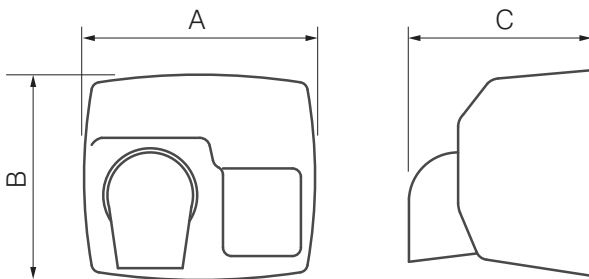

Technical Data

Model No.	m ³ /hr	L/sec	Fan Speed, rpm	dB(A) @1m	Weight kg
HHD2500RB	270	75	8300	74	6.3
HHD2500RW	270	75	8300	74	6.3

Dimensions

Model No.	Style	A	B	C
HHD2500RB	Brushed chrome	270	240	212
HHD2500RW	White	270	240	212

All dimensions in mm

Features

- Available in white epoxy paint or brushed chrome finish
- Automatic infra-red on/off activation - non contact
- 360° nozzle rotation to provide face or hand drying
- Drying cycle of approximately 15 seconds
- Self-resetting thermal overload protection
- Automatic "cut-off" after 60 seconds of continuous use
- 220-240V, single-phase, 50Hz
- Certificate of Approval number: Q061378