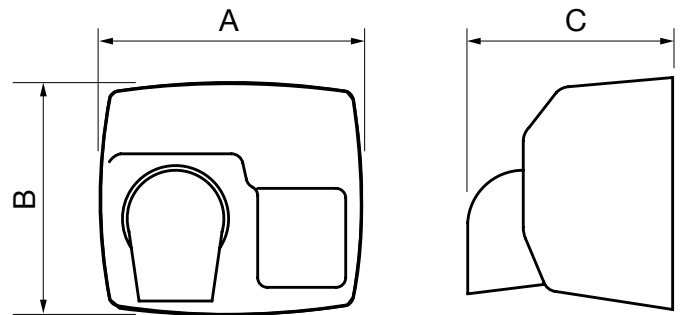

## DIMENSIONS

MODEL NO.	STYLE	A	B	C
HHD2500RB	Brushed Chrome	270	240	212
HHD2500RW	White	270	240	212

All dimensions in mm