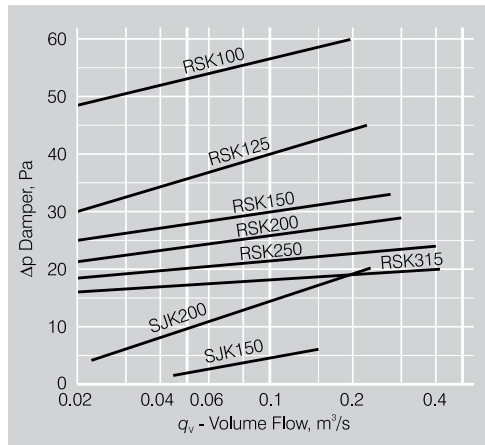

SJK BACKDRAFT DAMPER (GRAVITY)

Compared to conventional spring loaded backdraft dampers, the SJK has superior performance characteristics due to its unique design that provides minimal resistance to air flow. The flap closes when the fan is off.

All dimensions in mm

RSK BACKDRAFT DAMPER (SPRING LOADED)

The tube is constructed from galvanised steel and the flaps from aluminium. Flaps are spring-loaded and when the fan is switched off they close providing a seal.