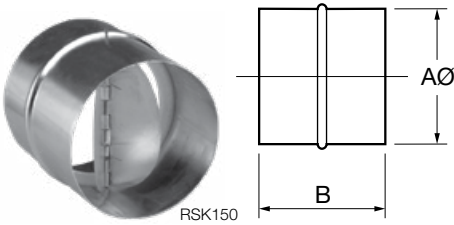

SJK BACKDRAFT DAMPER (GRAVITY)

Compared to conventional spring loaded backdraft dampers, the SJK has superior performance characteristics due to its unique design that provides minimal resistance to air flow. The flap closes when the fan is off.

PART NO.	DIMENSIONS		TO SUIT FAN SELECTED				
	AØ	B	ProVent	TD Silent	Ezifit In-Wall	Ezifit Thru Wall	Ezifit Thru Roof
SJK150	150	161	RIL-150..	TD-500..	EIE150	EWE152 EWE154	ECEP152 ECEP154
SJK200	200	211	RIL-200..	TD-800..			ECEP204

All dimensions in mm

RSK BACKDRAFT DAMPER (SPRING LOADED)

The tube is constructed from galvanised steel and the flaps from aluminium. Flaps are spring-loaded and when the fan is switched off they close providing a seal.