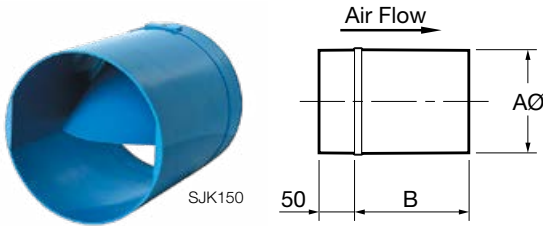

SJK BACKDRAFT DAMPER (GRAVITY)

Compared to conventional spring loaded backdraft dampers, the SJK has superior performance characteristics due to its unique design that provides minimal resistance to air flow. The flap closes when the fan is off.

PART NO.	DIMENSIONS		TO SUIT FAN SELECTED				
	AØ	B	ProVent	TD Silent	Ezifit In-Wall	Ezifit Thru Wall	Ezifit Thru Roof
SJK150	150	161	RIL-150..	TD-500..	EIE150	EWE152 EWE154	ECEP152 ECEP154
SJK200	200	211	RIL-200..	TD-800..			ECEP204

All dimensions in mm

RSK BACKDRAFT DAMPER (SPRING LOADED)

The tube is constructed from galvanised steel and the flaps from aluminium. Flaps are spring-loaded and when the fan is switched off they close providing a seal.

PART NO.	DIMENSIONS		TO SUIT FAN SELECTED				
	AØ	B	ProVent	TD Silent	Ezifit In-Wall	Ezifit Thru Wall	Ezifit Thru Roof
RSK100	100	130	RIL-100	TD-250..	-	-	-
RSK125	125	130	RIL-125	TD-350..	-	-	-
RSK150	150	130	RIL-150..	TD-500..	EIE150	EWE152 EWE154	ECEP152 ECEP154
RSK200	200	130	RIL-200..	TD-800..	-	-	ECEP204
RSK250	250	130		TD-1300..	-	-	-
RSK315	315	130		TD-2000..	-	-	-