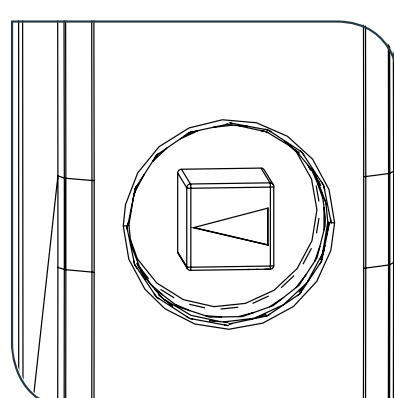

PRODUCT SPOTLIGHT

SKZ Key

OVERVIEW

An ergonomically designed 4-way key suitable for daily use unlocking 7mm square, 8mm triangle, 3mm double-bit, 8mm square locks.

ADVANTAGES

- Ergonomic design for comfort in handling
- Robust construction: die-cast alloy so sufficient pressure can be applied and endured
- Keyring attachment hole

SELECTION GUIDE

Catalogue No	Description
SKZ	Key - metal 4 way (7mm square, 8mm triangle, 3mm double-bit, 8mm square)

Lock insert 8mm triangle

Lock insert 3mm double bit

7mm square lock insert

LQLA7S – Lock assembly 7mm square

LQLPAD – Swing handle padlockable

LQLS/92268 – Swing handle keylockable