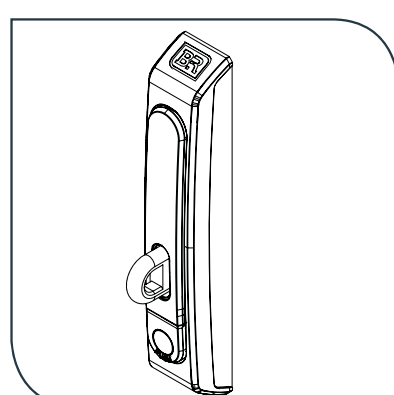

PRODUCT SPOTLIGHT

SKZ Key

OVERVIEW

An ergonomically designed 4-way key suitable for daily use unlocking 7mm square, 8mm triangle, 3mm double-bit, 8mm square locks.

ADVANTAGES

- Ergonomic design for comfort in handling
- Robust construction: die-cast alloy so sufficient pressure can be applied and endured
- Keyring attachment hole

SELECTION GUIDE

Catalogue No	Description
SKZ	Key - metal 4 way (7mm square, 8mm triangle, 3mm double-bit, 8mm square)

Lock insert 8mm triangle

Lock insert 3mm double bit

7mm square lock insert

LQLA7S – Lock assembly 7mm square

LQLPAD – Swing handle padlockable

LQLS/92268 – Swing handle keylockable