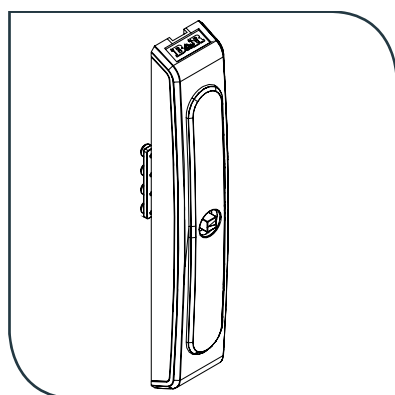

PRODUCT SPOTLIGHT

SKZ Key

OVERVIEW

An ergonomically designed 4-way key suitable for daily use unlocking 7mm square, 8mm triangle, 3mm double-bit, 8mm square locks.

ADVANTAGES

- Ergonomic design for comfort in handling
- Robust construction: die-cast alloy so sufficient pressure can be applied and endured
- Keyring attachment hole

SELECTION GUIDE

Catalogue No	Description
SKZ	Key - metal 4 way (7mm square, 8mm triangle, 3mm double-bit, 8mm square)

Lock insert 8mm triangle

Lock insert 3mm double bit

7mm square lock insert

LQLA7S – Lock assembly 7mm square

LQLPAD – Swing handle padlockable

LQLS/92268 – Swing handle keylockable