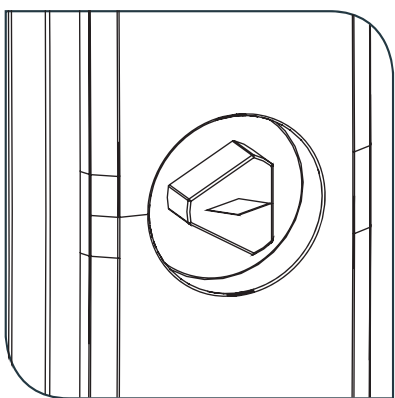

PRODUCT SPOTLIGHT

SKZ Key

OVERVIEW

An ergonomically designed 4-way key suitable for daily use unlocking 7mm square, 8mm triangle, 3mm double-bit, 8mm square locks.

ADVANTAGES

- Ergonomic design for comfort in handling
- Robust construction: die-cast alloy so sufficient pressure can be applied and endured
- Keyring attachment hole

SELECTION GUIDE

Catalogue No	Description
SKZ	Key - metal 4 way (7mm square, 8mm triangle, 3mm double-bit, 8mm square)

Lock insert 8mm triangle

Lock insert 3mm double bit

7mm square lock insert

LQLA7S – Lock assembly 7mm square