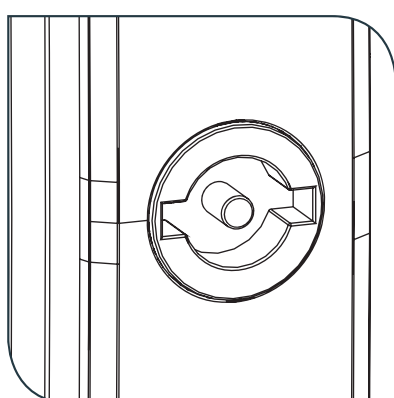

PRODUCT SPOTLIGHT

SKZ Key

OVERVIEW

An ergonomically designed 4-way key suitable for daily use unlocking 7mm square, 8mm triangle, 3mm double-bit, 8mm square locks.

ADVANTAGES

- Ergonomic design for comfort in handling
- Robust construction: die-cast alloy so sufficient pressure can be applied and endured
- Keyring attachment hole

SELECTION GUIDE

Catalogue No	Description
SKZ	Key - metal 4 way (7mm square, 8mm triangle, 3mm double-bit, 8mm square)

Lock insert 8mm triangle

Lock insert 3mm double bit

7mm square lock insert

LQLA7S – Lock assembly 7mm square

LQLPAD – Swing handle padlockable

LQLS/92268 – Swing handle keylockable