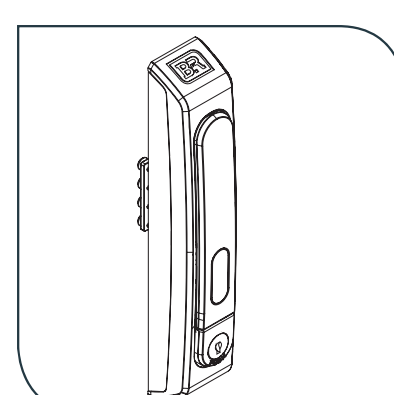

PRODUCT SPOTLIGHT

SKZ Key

OVERVIEW

An ergonomically designed 4-way key suitable for daily use unlocking 7mm square, 8mm triangle, 3mm double-bit, 8mm square locks.

ADVANTAGES

- Ergonomic design for comfort in handling
- Robust construction: die-cast alloy so sufficient pressure can be applied and endured
- Keyring attachment hole

SELECTION GUIDE

Catalogue No	Description
SKZ	Key - metal 4 way (7mm square, 8mm triangle, 3mm double-bit, 8mm square)

Lock insert 8mm triangle

Lock insert 3mm double bit

7mm square lock insert

LQLA7S – Lock assembly 7mm square

LQLPAD – Swing handle padlockable

LQLS/92268 – Swing handle keylockable