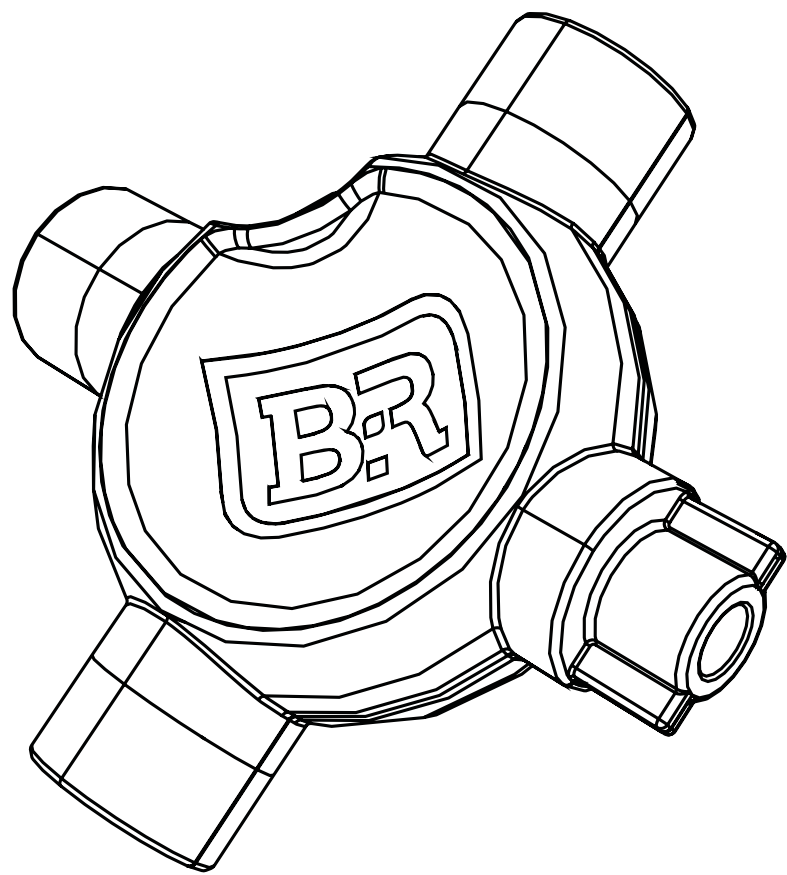

PRODUCT SPOTLIGHT

SKZ Key

OVERVIEW

An ergonomically designed 4-way key suitable for daily use unlocking 7mm square, 8mm triangle, 3mm double-bit, 8mm square locks.

ADVANTAGES

- Ergonomic design for comfort in handling
- Robust construction: die-cast alloy so sufficient pressure can be applied and endured
- Keyring attachment hole

SELECTION GUIDE

Catalogue No	Description
SKZ	Key - metal 4 way (7mm square, 8mm triangle, 3mm double-bit, 8mm square)

Lock insert 8mm triangle

Lock insert 3mm double bit

7mm square lock insert

LQLA7S – Lock assembly 7mm square

LQLPAD – Swing handle padlockable

LQLS/92268 – Swing handle keylockable