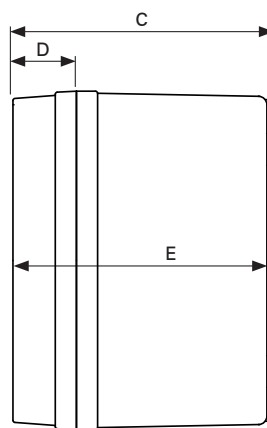

ACCESSORIES

Product	Description	Part Number	Dimensions (mm)			PS110804 (/T)	PS060505	PS160805 (/T)	PS080806	PS110807 (/T)	PS180807 (/T)	PS121207 (/T)	PS171207 (/T)	PS201507 (/T)	PS251707 (/T)	PS130808 (/T)	PS250808 (/T)	PS160809 (/T)	PS202009 (/T)	PS121210 (/T)	PS171210 (/T)	PS171710 (/T)	PS201510 (/T)	PS251510 (/T)	PS251710 (/T)	PS171712 (/T)	PS201513 (/T)	PS202013 (/T)	PS251513 (/T)				
			Height	Width	Thick																												
Mounting pan	Insulated	PS1108/I	96	68	3.5	•			•																								
		PS1212/I	111	111	3.5							•									•												
		PS1308/I	116	68	3.5												•																
		PS1712/I	161	111	3.5									•									•										
		PS1717/I	161	161	3.5																						•						
		PS1808/I	165	68	3.5						•																						
		PS2015/I	186	136	3.5										•																•		
		PS2020/I	186	186	3.5																•											•	
		PS2508/I	235	68	3.5														•														
		PS2515/I	235	136	3.5																												•
		PS2517/I	235	156	3.5																												•

TECHNICAL DRAWINGS

Side View