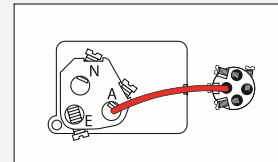

XL787/32

Plate size: 117 x 73mm.
Mounting centres: 84mm

XL787

XL787/20

XL787/25

XL787/32

Single powerpoints with extra switch

XL787X

Plate size: 117 x 73mm.
Mounting centres: 84mm

XL787X

Single powerpoints with 2 extra switches

XL787/2X

Plate size: 117 x 73mm.
Mounting centres: 84mm

XL787/2X

Vertical single powerpoint

XLV787

Plate size: 73 x 117mm.
Mounting centres: 84mm

XLV787