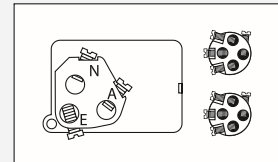

XL787/32

Plate size: 117 x 73mm.
Mounting centres: 84mm

XL787

XL787/20

XL787/25

XL787/32

Single powerpoints with extra switch

XL787X

Plate size: 117 x 73mm.
Mounting centres: 84mm

XL787X

Single powerpoints with 2 extra switches

XL787/2X

Plate size: 117 x 73mm.
Mounting centres: 84mm

XL787/2X

Vertical single powerpoint

XLV787

Plate size: 73 x 117mm.
Mounting centres: 84mm

XLV787