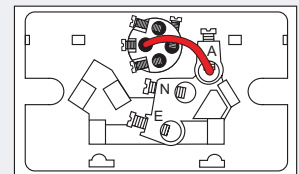

| Pack | Cat No.  | Vertical double powerpoints<br>Plate size: 73 x 117mm.<br>Mounting centres: 84mm |
|------|----------|--|
| 10   | XLV777   | 10A double powerpoint  |
| 10   | XLV777S  | 10A double powerpoint with safety shutters                                       |
| 10   | XLV777NS | 10A double powerpoint, neon & safety shutters                                    |
| 10   | XLV777R  | 10A double powerpoint with round earth   |

### Vertical single powerpoints with 2 extra switches

XLV787/2X

Plate size: 73 x 117mm.  
Mounting centres: 84mm

XLV787/2X

### Double powerpoints

XL777

Plate size: 117 x 73mm.  
Mounting centres: 84mm

XL777

### Double powerpoints with extra switch

XL777X

Plate size: 117 x 73mm.  
Mounting centres: 84mm

XL777X