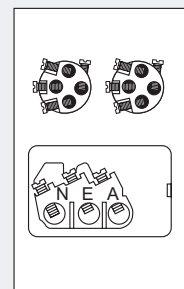

| Pack | Cat No.  | Vertical double powerpoints<br>Plate size: 73 x 117mm.<br>Mounting centres: 84mm |
|------|----------|--|
| 10   | XLV777   | 10A double powerpoint  |
| 10   | XLV777S  | 10A double powerpoint with safety shutters                                       |
| 10   | XLV777NS | 10A double powerpoint, neon & safety shutters                                    |
| 10   | XLV777R  | 10A double powerpoint with round earth   |

### Vertical single powerpoints with extra switch

Cat No.

XLV787X

Plate size: 70 x 114mm.  
Mounting centres: 84mm

XLV787X

### Vertical single powerpoints with 2 extra switches

XLV787/2X

Plate size: 73 x 117mm.  
Mounting centres: 84mm

XLV787/2X

### Double powerpoints

XL777

Plate size: 117 x 73mm.  
Mounting centres: 84mm

XL777