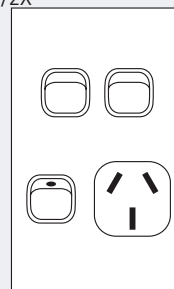

| Pack | Cat No.  | Vertical double powerpoints<br>Plate size: 73 x 117mm.<br>Mounting centres: 84mm |
|------|----------|--|
| 10   | XLV777   | 10A double powerpoint  |
| 10   | XLV777S  | 10A double powerpoint with safety shutters                                       |
| 10   | XLV777NS | 10A double powerpoint, neon & safety shutters                                    |
| 10   | XLV777R  | 10A double powerpoint with round earth   |

### Vertical single powerpoints with extra switch

Cat No.

XLV787X

Plate size: 70 x 114mm.  
Mounting centres: 84mm

XLV787X

### Vertical single powerpoints with 2 extra switches

XLV787/2X

Plate size: 73 x 117mm.  
Mounting centres: 84mm

XLV787/2X

### Double powerpoints

XL777

Plate size: 117 x 73mm.  
Mounting centres: 84mm

XL777