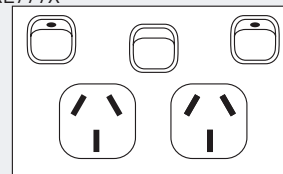

### Double powerpoints

XL777

Plate size: 117 x 73mm.  
Mounting centres: 84mm

XL777

### Double powerpoints with extra switch

XL777X

Plate size: 117 x 73mm.  
Mounting centres: 84mm

XL777X