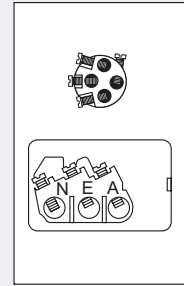

| Pack | Cat No.    | Double powerpoints with extra switch<br>Plate size: 117 x 73mm.<br>Mounting centres: 84mm |
|------|------------|---|
| 10   | XL777X     | 10A double powerpoint with extra switch   |
| 10   | XL777XS    | 10A double powerpoint with extra switch & safety shutters                                 |
| 10   | XL777XNS   | 10A double powerpoint with extra switch, 2 neons & safety shutters                        |
| 10   | XL777X3NS  | 10A double powerpoint with extra switch, 3 neons & safety shutters                        |
| 1    | XL777XCH   | 10A double powerpoint, chemical resistant   |
| 10   | XL777XD    | 10A double powerpoint with extra duo switch   |
| 10   | XL777X15   | 15A double powerpoint with extra switch   |
| 10   | XL777X15NS | 15A double powerpoint with extra switch, 2 neons & safety shutters                        |

| Pack | Cat No    | Double powerpoints with blanking insert<br>Plate size: 117 x 73mm.<br>Mounting centres: 84mm |
|------|-----------|--|
| 10   | XL777ID   | 10A double powerpoint with white ID insert   |
| 10   | XL777IDCL | 10A double powerpoint with clear ID insert   |

| Pack | Cat No.  | Vertical double powerpoints<br>Plate size: 73 x 117mm.<br>Mounting centres: 84mm |
|------|----------|--|
| 10   | XLV777   | 10A double powerpoint  |
| 10   | XLV777S  | 10A double powerpoint with safety shutters                                       |
| 10   | XLV777NS | 10A double powerpoint, neon & safety shutters                                    |
| 10   | XLV777R  | 10A double powerpoint with round earth   |

### Vertical single powerpoints with extra switch

Cat No.

XLV787X

Plate size: 70 x 114mm.  
Mounting centres: 84mm

XLV787X