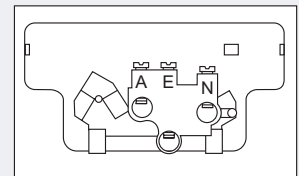

| Pack | Cat No.  | Vertical double powerpoints<br>Plate size: 73 x 117mm.<br>Mounting centres: 84mm |
|------|----------|--|
| 10   | XLV777   | 10A double powerpoint  |
| 10   | XLV777S  | 10A double powerpoint with safety shutters                                       |
| 10   | XLV777NS | 10A double powerpoint, neon & safety shutters                                    |
| 10   | XLV777R  | 10A double powerpoint with round earth   |

### Vertical single powerpoints with 2 extra switches

XLV787/2X

Plate size: 73 x 117mm.  
Mounting centres: 84mm

XLV787/2X

### Double powerpoints

XL777

Plate size: 117 x 73mm.  
Mounting centres: 84mm

XL777

### Double powerpoints with extra switch

XL777X

Plate size: 117 x 73mm.  
Mounting centres: 84mm

XL777X