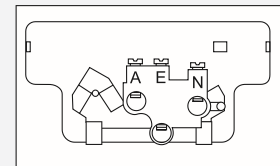

Vertical single powerpoints with extra switch

Cat No.

XLV787X

Plate size: 70 x 114mm.
Mounting centres: 84mm

XLV787X

Vertical single powerpoints with 2 extra switches

XLV787/2X

Plate size: 73 x 117mm.
Mounting centres: 84mm

XLV787/2X

Double powerpoints

XL777

Plate size: 117 x 73mm.
Mounting centres: 84mm

XL777

Double powerpoints with extra switch

XL777X

Plate size: 117 x 73mm.
Mounting centres: 84mm

XL777X

Vertical double powerpoints

XLV777

Plate size: 73 x 117mm.
Mounting centres: 84mm

XLV777