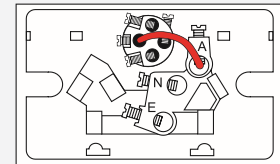

Vertical single powerpoints with extra switch

Cat No.

XLV787X

Plate size: 70 x 114mm.
Mounting centres: 84mm

XLV787X

Vertical single powerpoints with 2 extra switches

XLV787/2X

Plate size: 73 x 117mm.
Mounting centres: 84mm

XLV787/2X

Double powerpoints

XL777

Plate size: 117 x 73mm.
Mounting centres: 84mm

XL777

Double powerpoints with extra switch

XL777X

Plate size: 117 x 73mm.
Mounting centres: 84mm

XL777X

Vertical double powerpoints

XLV777

Plate size: 73 x 117mm.
Mounting centres: 84mm

XLV777