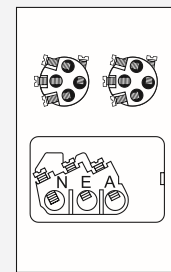

Vertical single powerpoints with extra switch

Cat No.

XLV787X

Plate size: 70 x 114mm.
Mounting centres: 84mm

XLV787X

Vertical single powerpoints with 2 extra switches

XLV787/2X

Plate size: 73 x 117mm.
Mounting centres: 84mm

XLV787/2X

Double powerpoints

XL777

Plate size: 117 x 73mm.
Mounting centres: 84mm

XL777

Double powerpoints with extra switch

XL777X

Plate size: 117 x 73mm.
Mounting centres: 84mm

XL777X

Vertical double powerpoints

XLV777

Plate size: 73 x 117mm.
Mounting centres: 84mm

XLV777