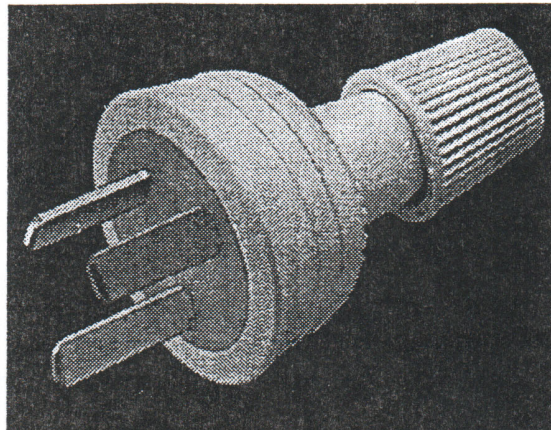

## Flexible PVC covered plug tops with cord locking nut and screwed clamp terminals

### Key benefits

- ✓ Flexible PVC covering.
- ✓ Comprehensive range in 10 & 15 amps.
- ✓ Clear, see-through models available.
- ✓ Round pin models available for dedicated appliances.
- ✓ 10 amp range offers choice of standard or heavy duty cord entry holes.

### FEATURE

- Flexible PVC covering.
- Comprehensive range, in 10 & 15 amp.
- Cord locking nut.
- Screwed clamp terminals.
- Clear, see-through models available.
- Includes 10A models with a round earth pin, or round active and neutral pins.
- The 10 amp range offers the choice of cord entry holes to suit either standard 8mm 10A cord or 10mm 15A heavy duty cord.
- A special model is available for figure-8 wiring.
- Available in white, grey, black and clear.
- 100L series plug tops are similar in style to 7P series extension leads.