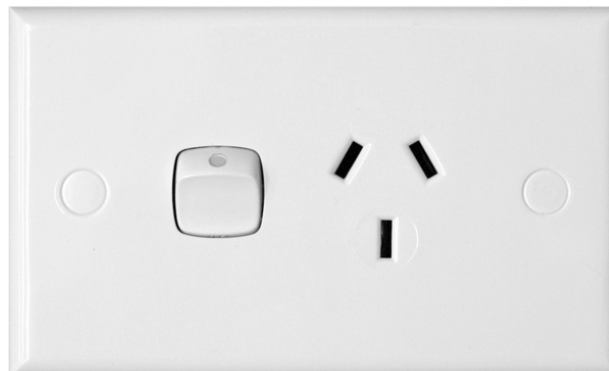

## Standard Single 10A Powerpoint

Cat. No: **787WE**

A brand of  **legrand**

Cat. Number	<b>787WE</b>
Description	Single Powerpoint
Colour	Gloss White
Nominal Inupt Voltage	230 - 240 V a.c. 50 Hz
Current Rating	10 A
Plate Size	114 mm x 70 mm
Plate Thickness	12.5 mm
Cutout Dimensions	96 mm x 40 mm
Mounting Centres	84 mm
Compliance	AS/NZS 3112

## FEATURE

- **One piece assembly:** Non-removable coverplate.