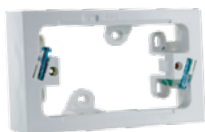

## Installation accessories

140WE

EA140UG

150WE

Cat.Nos	<b>Mounting blocks for Excel and Excel Life ranges</b>
	<b>Deep surface mounting blocks</b>
140WE	Mounting block 37mm deep for switches & GPOs white
EA140UG	Mounting block 37mm deep for switches & GPOs urban grey
140BL	Mounting block 37mm deep for switches & GPOs black
140CR	Mounting block 37mm deep for switches & GPOs cream
	<b>Double &amp; triple mounting blocks for Standard range</b>
139WE	Mounting block for 3 gang GPOs or 798 shaver outlets 92x191x29mm white
139BR	Mounting block for 3 gang GPOs or 798 shaver outlets 92x191x29mm brown
139BWE	Spacer plate for 139 mounting blocks 92x191x29mm white
148WE	Mounting block for 2x standard size plates 70x114x84mm white
	<b>Surface mounting blocks for narrow plates</b>
150WE	Mounting block for narrow plates 78mm m. centres 52x150x24mm white
150BL	Mounting block for narrow plates 78mm m. centres 52x150x24mm black
150CR	Mounting block for narrow plates 78mm m. centres 52x150x24mm cream
192WE	Mounting block for narrow plates 792 & 792B series 52x162x24mm white
192BL	Mounting block for narrow plates 792 & 792B series 52x162x24mm black
	<b>Square plate mounting block</b>
149WE	Mounting block for square plates 122x122x38mm white
149BL	Mounting block for square plates 122x122x38mm black
149CR	Mounting block for square plates 122x122x38mm cream