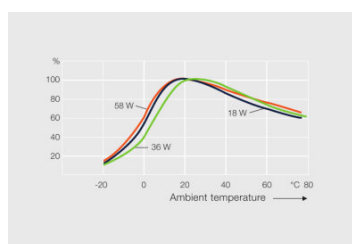

Capabilities

Dimmable	Yes

SYSTEM GUARANTEE

OSRAM System+ Guarantee in combination with OSRAM ECGs

SAFETY ADVICE

In case of lamp breakage: www.ledvance.com/brokenlamp

Others graphics

Circuit diagram

LOGISTICAL DATA

Product code	Product description	Packaging unit (Pieces/Unit)	Dimensions (length x width x height)	Volume	Gross weight
4008321164957	L 36 W/850	Shipping carton box 25	1241 mm x 151 mm x 153 mm	28.67 dm³	5.30 g

The mentioned product code describes the smallest quantity unit which can be ordered. One shipping unit can contain one or more single products. When placing an order, for the quantity please enter single or multiples of a shipping unit.

REFERENCES / LINKS

For more information on the system guarantee and the terms and conditions of the guarantee visit www.ledvance.com/system-guarantee

DISCLAIMER

Subject to change without notice. Errors and omission excepted. Always make sure to use the most recent release.