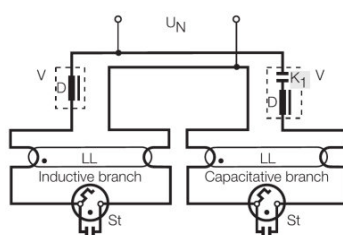

Dimensions & weight

G13
IEC 7004-51
DIN 49653 T1

Tube diameter	26 mm
Length	1200 mm
Length with base excl. base pins/connection	1200.00 mm
Diameter	26.0 mm

Lifespan

Service life	18000 h ¹⁾
Lifespan	20000 h ¹⁾

SAFETY ADVICE

In case of lamp breakage: www.ledvance.com/brokenlamp

Others graphics

Circuit diagram

LOGISTICAL DATA

Product code	Product description	Packaging unit (Pieces/Unit)	Dimensions (length x width x height)	Volume	Gross weight
4008321164957	L 36 W/850	Shipping carton box 25	1241 mm x 151 mm x 153 mm	28.67 dm ³	5.30 g