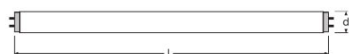

TECHNICAL DATA

Electrical data

Nominal wattage	36.00 W
Rated lamp efficacy (HF data 25 °C)	Under clarification by authority and standardization body
Rated wattage	36.00 W

Photometrical data

Color rendering index Ra	80
Luminous flux at 25 °C	3300 lm
Light color	5400
Color temperature	5400 K
Luminous flux	3300 lm
Color rendering index Ra	80

Dimensions & weight

G13
IEC 7004-51
DIN 49653 T1

Tube diameter	26 mm
Length	1200 mm
Length with base excl. base pins/connection	1200.00 mm
Diameter	26.0 mm

Lifespan

Service life	18000 h ¹⁾
Lifespan	20000 h ¹⁾