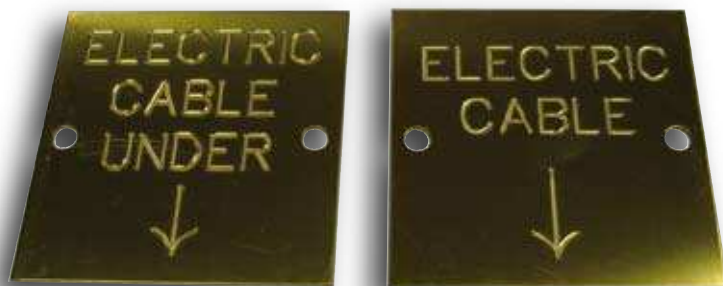

Nylon Draw Tapes
20 & 30 Meter Lengths
with metal end

ELSE Lamp Extractor

Circuit Schedule Holders
and Cards
4 sizes available

Cable Marker Plates
Various Text Options available *

Cable Markers

Catalog Number.	Description
CM1-S	75mm square brass plate engraved "Cable Underground"
CM2-S	75mm square brass plate engraved "Electric Cable Under"
CM3-S	75mm square brass plate engraved "Electric Cable"
CM4-S	75mm square brass plate engraved "Electric Cables Terminated Under"
CM5-S	75mm square brass plate engraved "Communication Cables Under"

* Special Markers Made to Order.
Note: Minimum order value applies

Nylon Draw Tapes

EE20	20 metre long draw tape with metal end
EE30	30 metre long draw tape with metal end

Circuit Schedules

Catalog Number.	Description
SH1	30 line schedule and holder (108x185mm)
SH2	78 line schedule and holder (108x380mm)
SH3	162 line schedule and holder (216x380mm) (Approx A4 size)
SH4	29 line schedule and holder (152x207mm)
Z03F004	30 line schedule card only
Z03F005	78 line schedule card only
Z03F006	162 line schedule card only
Z03F007	29 line schedule card only