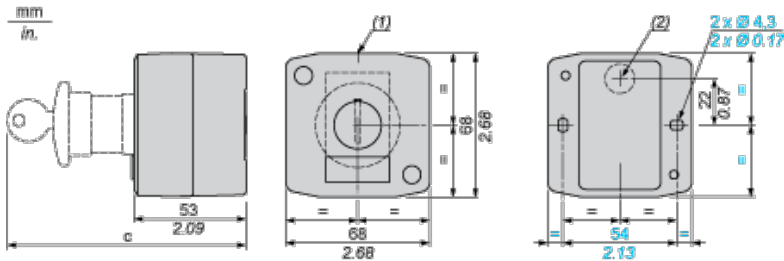

Main

Range of product	Harmony XALD
Product or component type	Empty control station
Device short name	XALD
Product destination	For XB5 Ø 22 mm control and signalling units
Number of cut-out	1 cut-out
Colour of base of enclosure	Light grey RAL 7035
Colour of cover	Dark grey RAL 7016
Material	Polycarbonate
Cable entry	2 knock-outs for Pg 13 cable gland and ISO M20, clamping capacity: 12 mm 1 knock-out for cable entry, clamping capacity: 14 mm
IP degree of protection	IP67 IP66 conforming to IEC 60529 IP69K IP69

Complementary

Assembly style	For customer assembly
Number of horizontal rows	1
Number of vertical rows	1
Product weight	0.136 kg
Resistance to high pressure washer	7000000 Pa at 55 °C, distance: 0.1 m
Mounting of block	Front mounting Rear mounting
Electrical composition code	SR1 SR2 MR1 MF1 PF1 MF2 PF2 SF1 SF2 PR1
Main group	1 cut-out
Group of product	Standard grey

Dimensions

- (1) 2 knock-outs for Pg 13.5 cable gland, maximum capacity 12 mm/0.47 in.
 (2) Knock-out for cable entry, maximum capacity 14 mm/0.55 in.

Control station fitted with:	c in mm	c in in.
Flush pushbutton	62	2.44
Pilot light	64	2.52
Illuminated pushbutton	65.5	2.58
Projecting pushbutton	66	2.60
Selector switch	80	3.15
Mushroom head pushbutton	91.5	3.58
Latching mushroom head Emergency stop pushbutton with key	115	4.53
Key switch	105.5	4.15