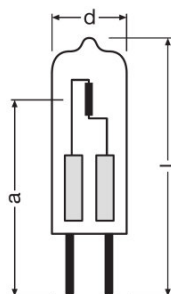

Light technical data

Starting time	0.0 s
---------------	-------

Dimensions & weight

Diameter	12.0 mm
Overall length	44.0 mm
Light center length (LCL)	30.0 mm
Length	44.0 mm
Outer bulb	T12
Maximum diameter	12.0 mm