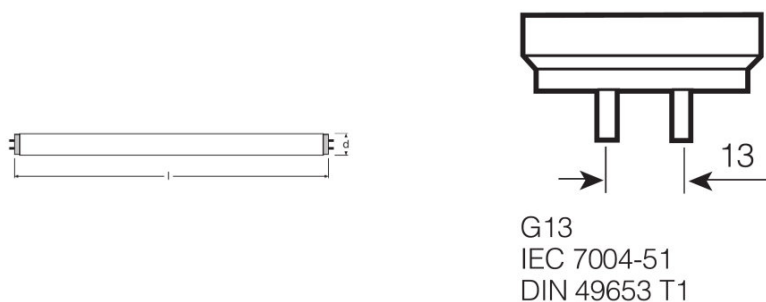

Dimensions & weight

Tube diameter	26 mm
Length	1200 mm
Length with base excl. base pins/connection	1200.00 mm

<b>Diameter</b>	26.0 mm
<b>Maximum diameter</b>	26.0 mm

Temperatures & operating conditions

<b>Rated ambient temp.w.max.luminous flux</b>	25.0 °C
---	---------